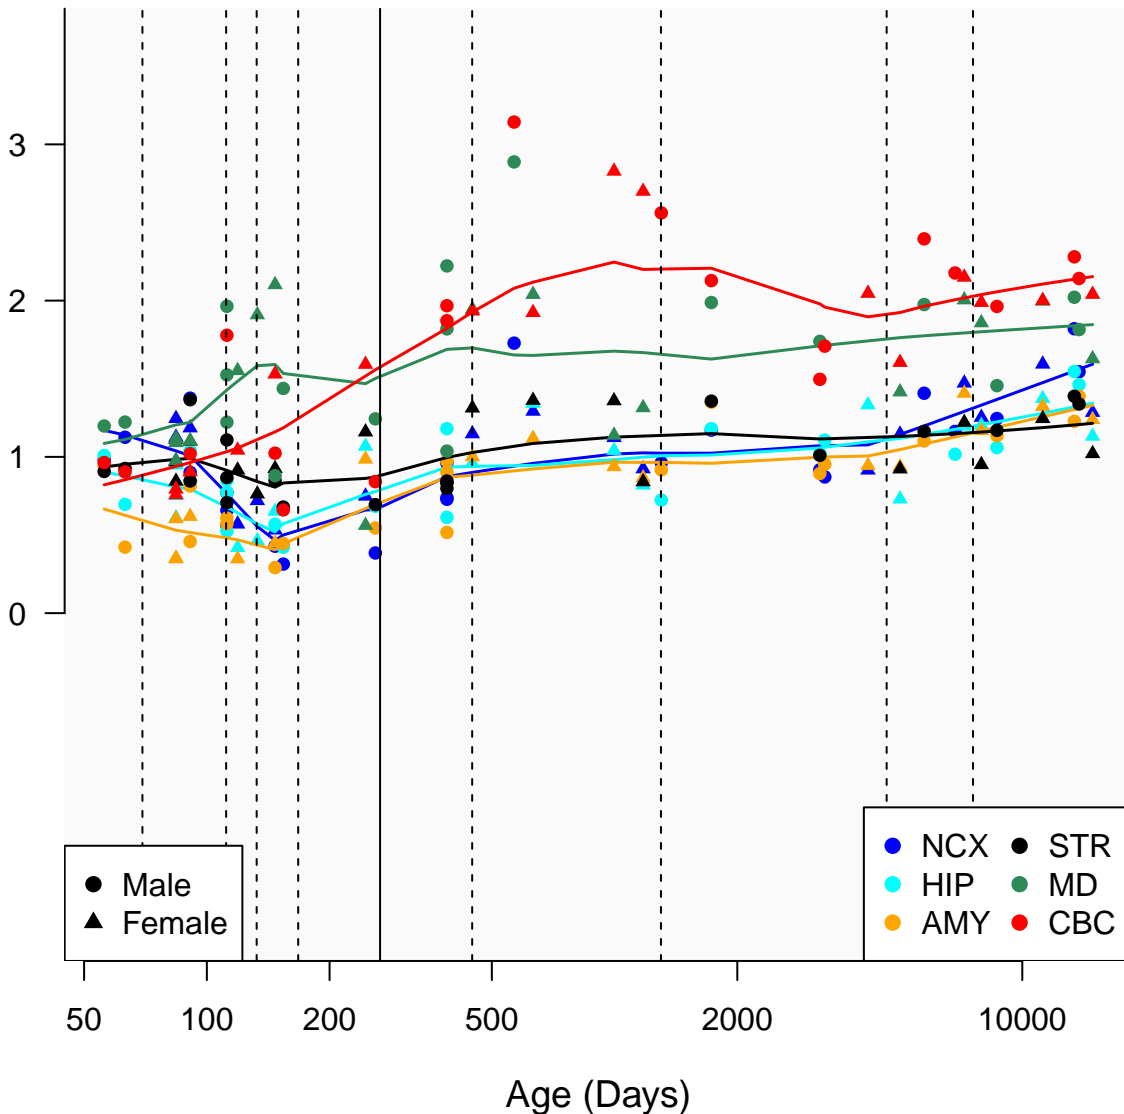

# ABCA7\_ENSG00000064687

Window:

1 2 3 4 5 6 7 8 9

Normalized Log2 RPKM+1

● Male  
▲ Female

● NCX ● STR  
● HIP ● MD  
● AMY ● CBC