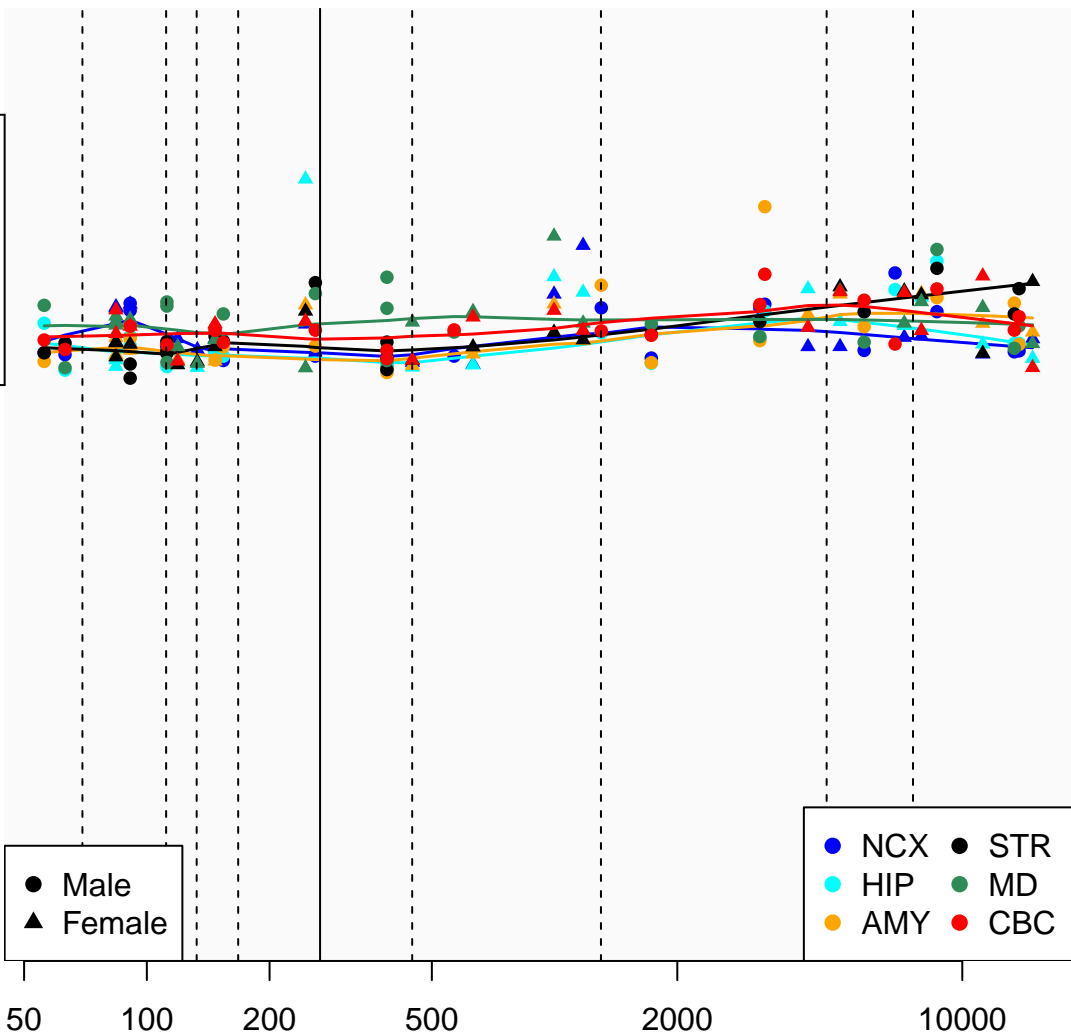

# ABCC11\_ENSG00000121270

Window:

1 2 3 4 5 6 7 8 9

Normalized Log2 RPKM+1

1  
0

● Male  
▲ Female

● NCX ● STR  
● HIP ● MD  
● AMY ● CBC

Age (Days)