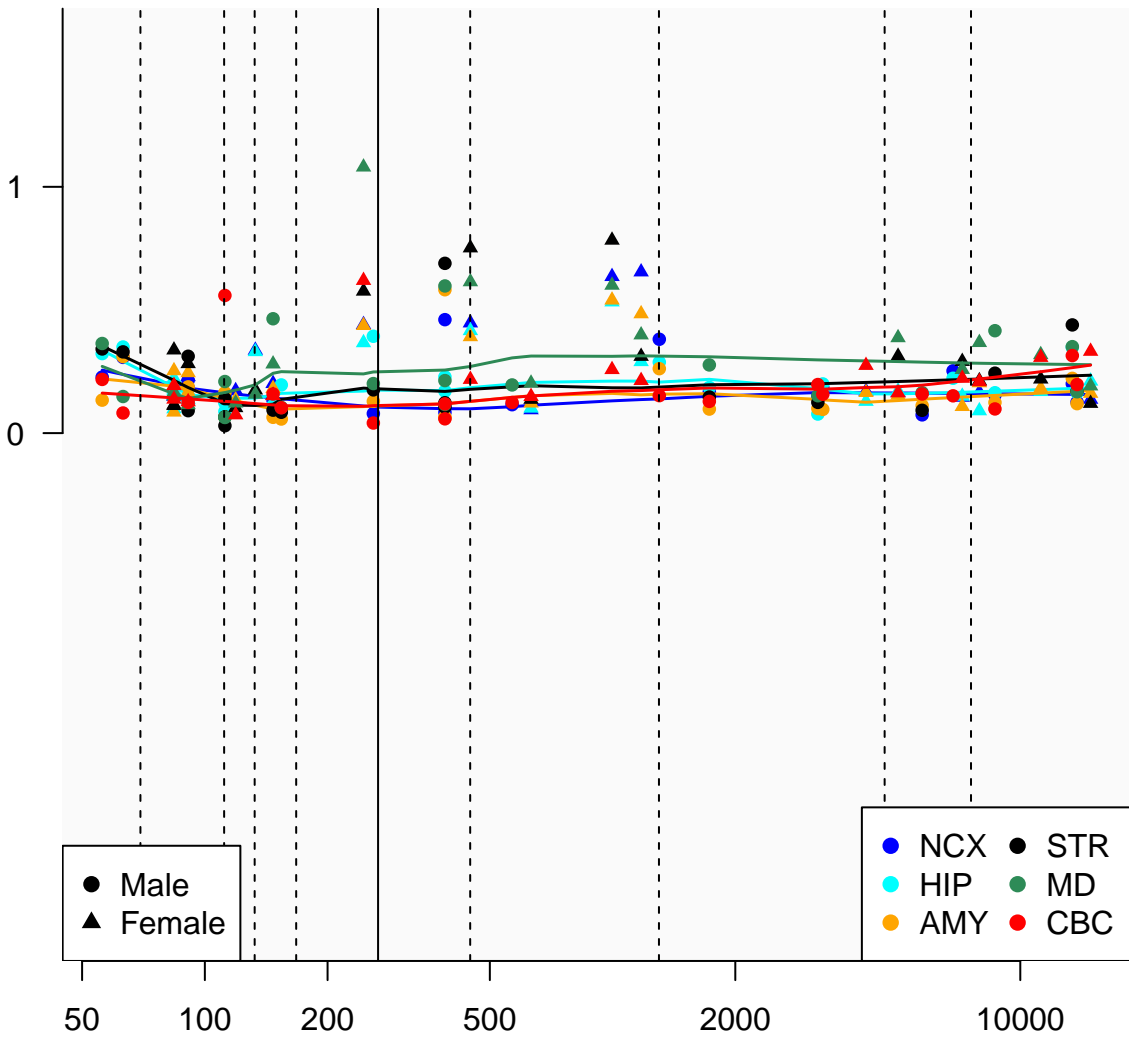

# ABCC6\_ENSG0000091262

Window:

1 2 3 4 5 6 7 8 9

Normalized Log2 RPKM+1

● Male  
▲ Female

● NCX ● STR  
● HIP ● MD  
● AMY ● CBC

Age (Days)