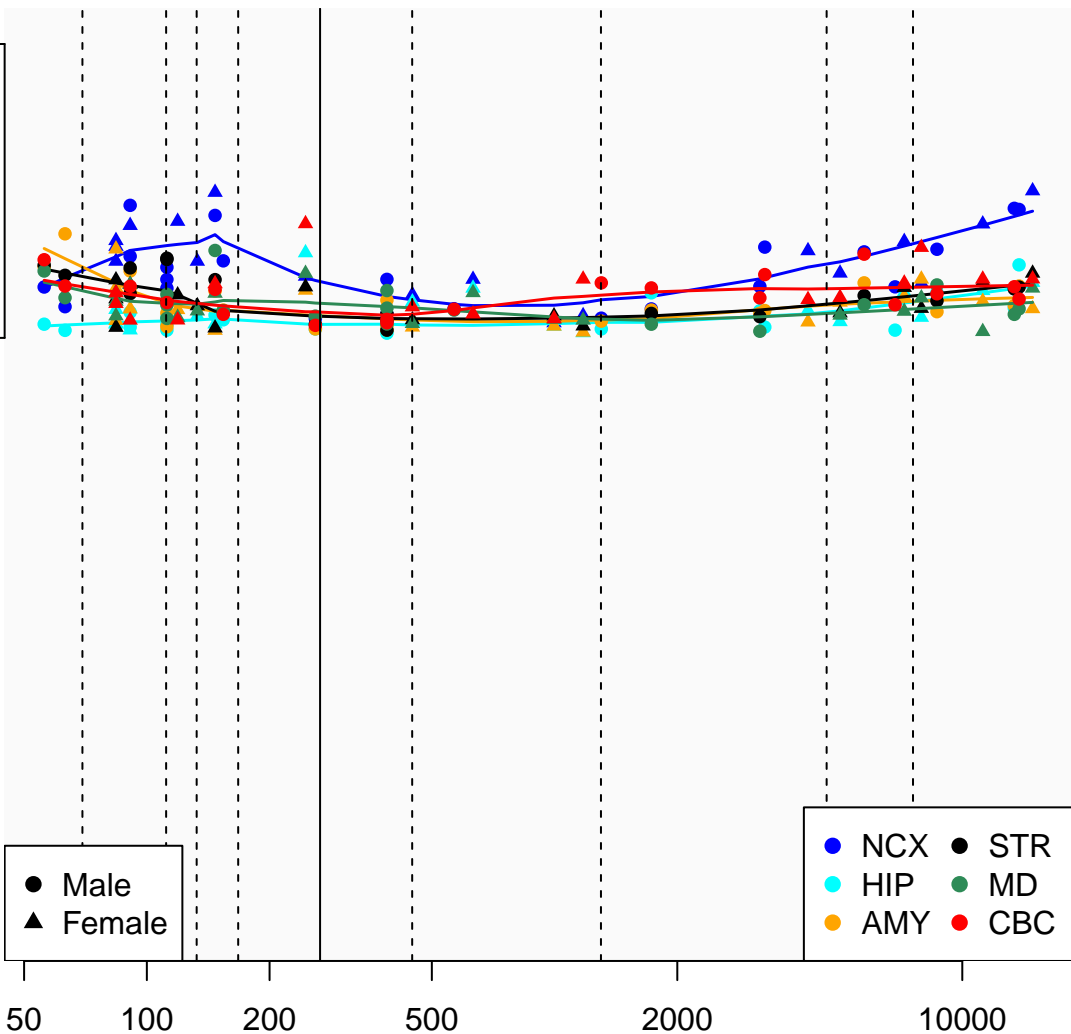

# ABCG8\_ENSG00000143921

Window:

1 2 3 4 5 6 7 8 9

Normalized Log2 RPKM+1

1  
0

● Male  
▲ Female

● NCX ● STR  
● HIP ● MD  
● AMY ● CBC

Age (Days)