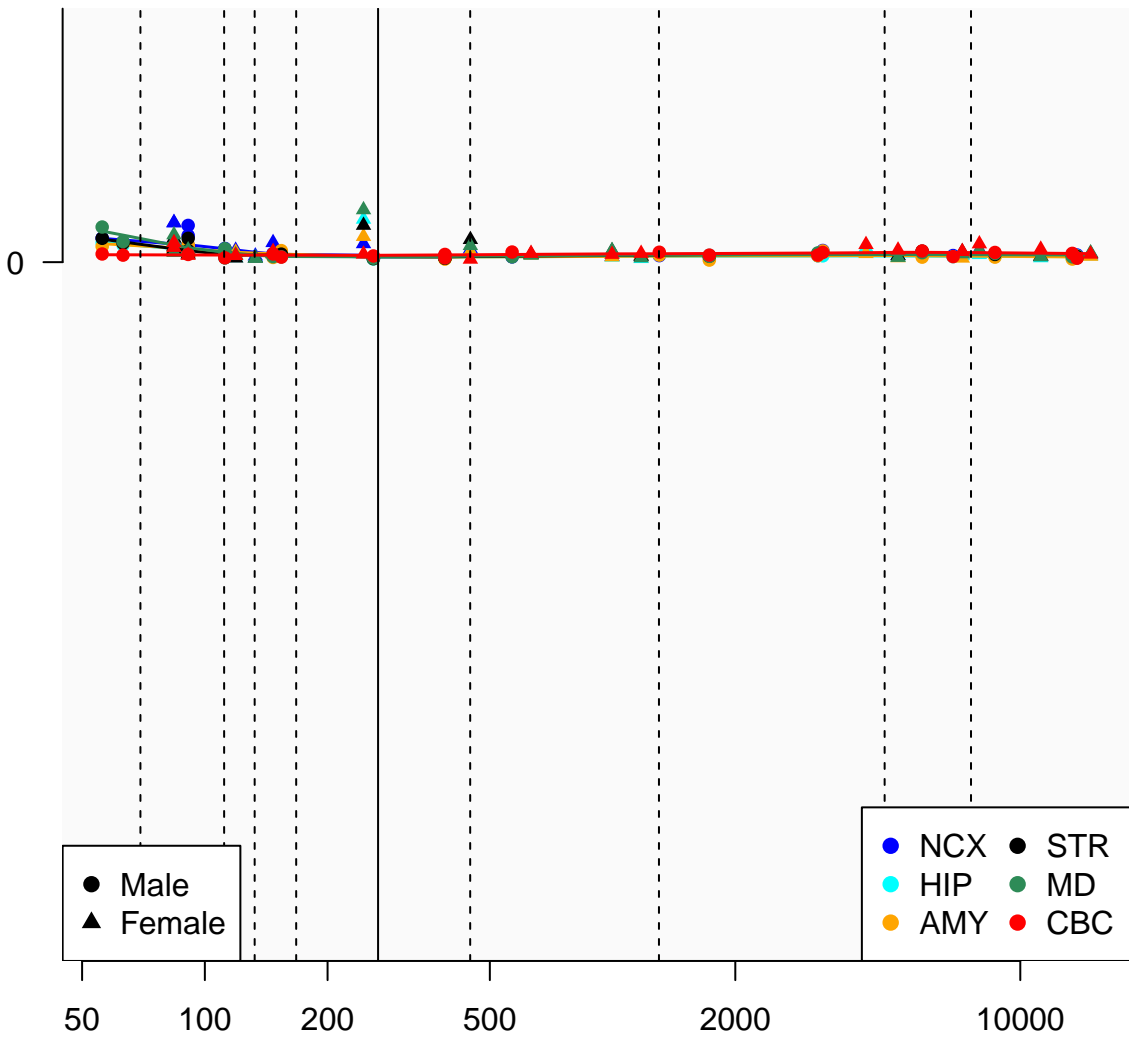

# ABHD16B\_ENSG00000183260

Window:

1 2 3 4 5 6 7 8 9

Normalized Log2 RPKM+1

● Male  
▲ Female

● NCX ● STR  
● HIP ● MD  
● AMY ● CBC

Age (Days)