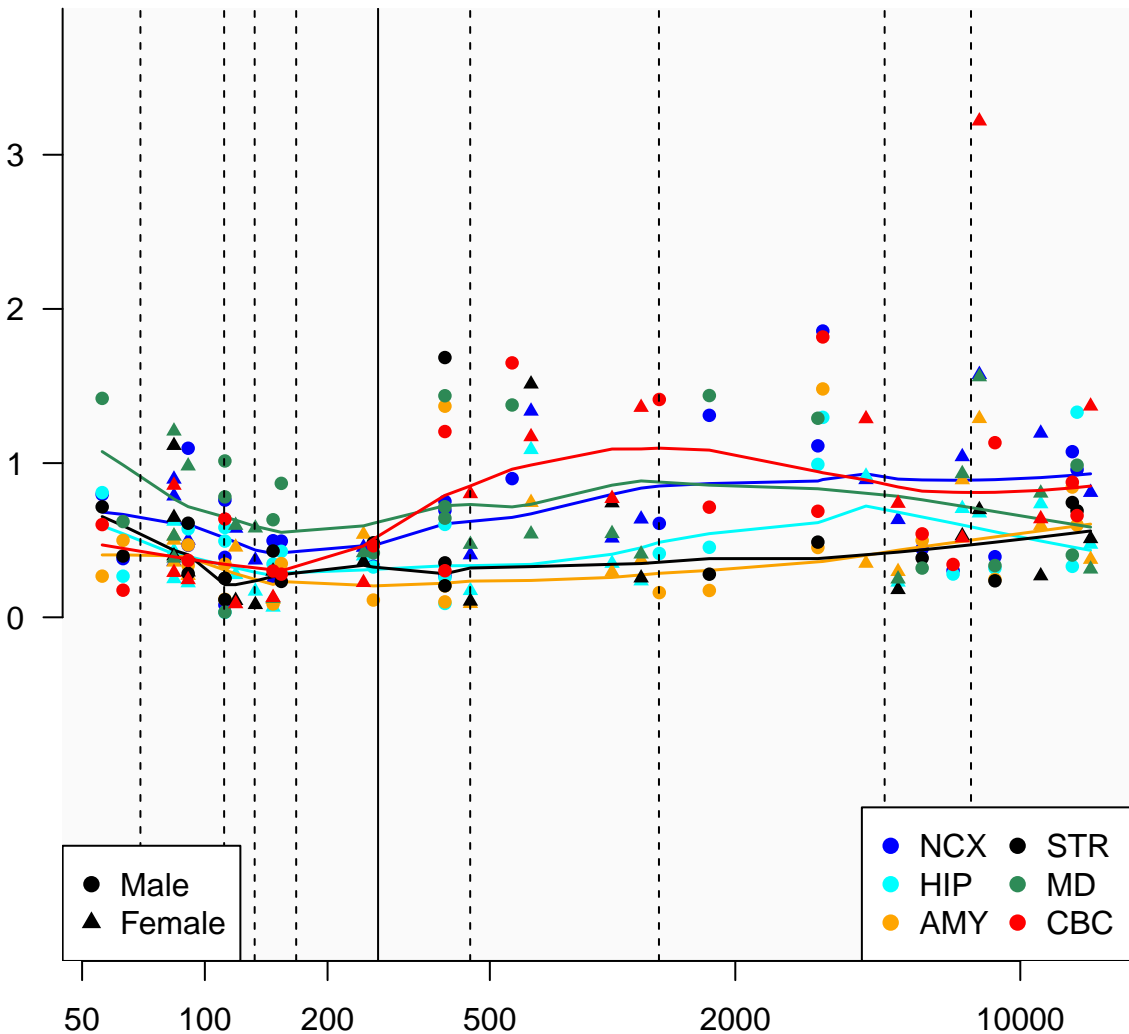

# AC004812.1\_ENSG00000263913

Window:

1 2 3 4 5 6 7 8 9

Normalized Log2 RPKM+1

● Male  
▲ Female

● NCX ● STR  
● HIP ● MD  
● AMY ● CBC

Age (Days)