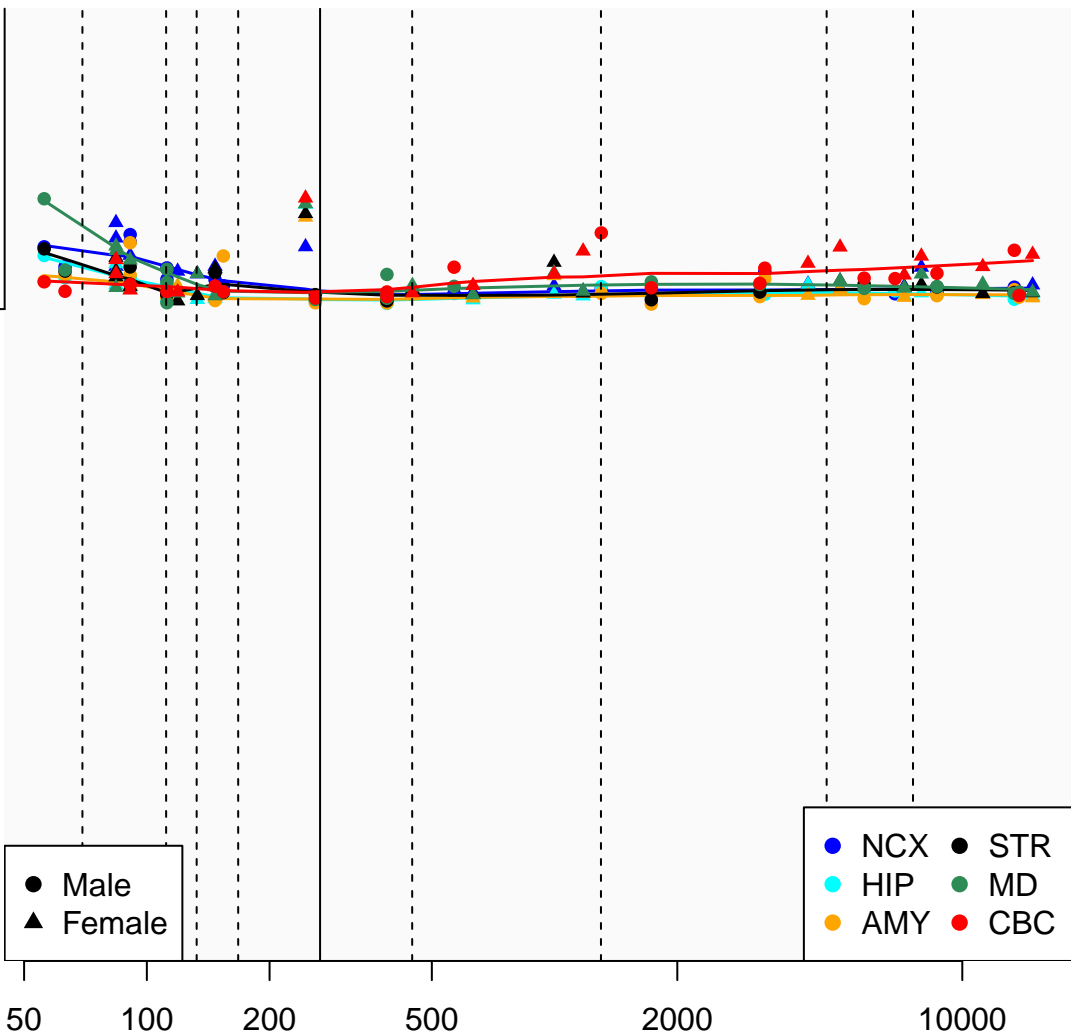

# AC004840.8\_ENSG00000230914

Window:

1 2 3 4 5 6 7 8 9

Normalized Log2 RPKM+1

0

● Male  
▲ Female

● NCX ● STR  
● HIP ● MD  
● AMY ● CBC