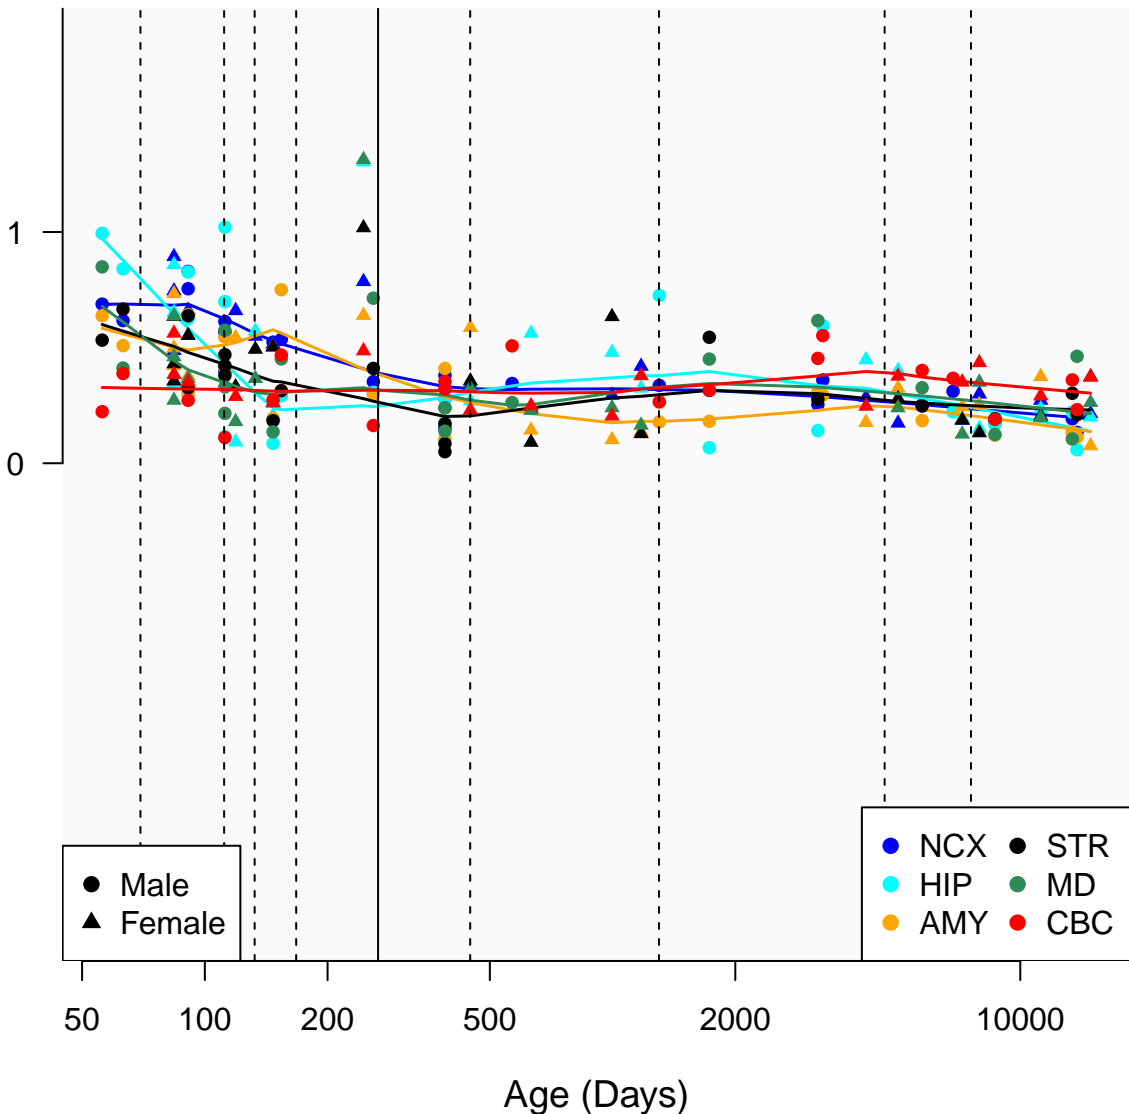

# AC005682.7\_ENSG00000226279

Window:

1 2 3 4 5 6 7 8 9

Normalized Log2 RPKM+1

● Male  
▲ Female

● NCX ● STR  
● HIP ● MD  
● AMY ● CBC