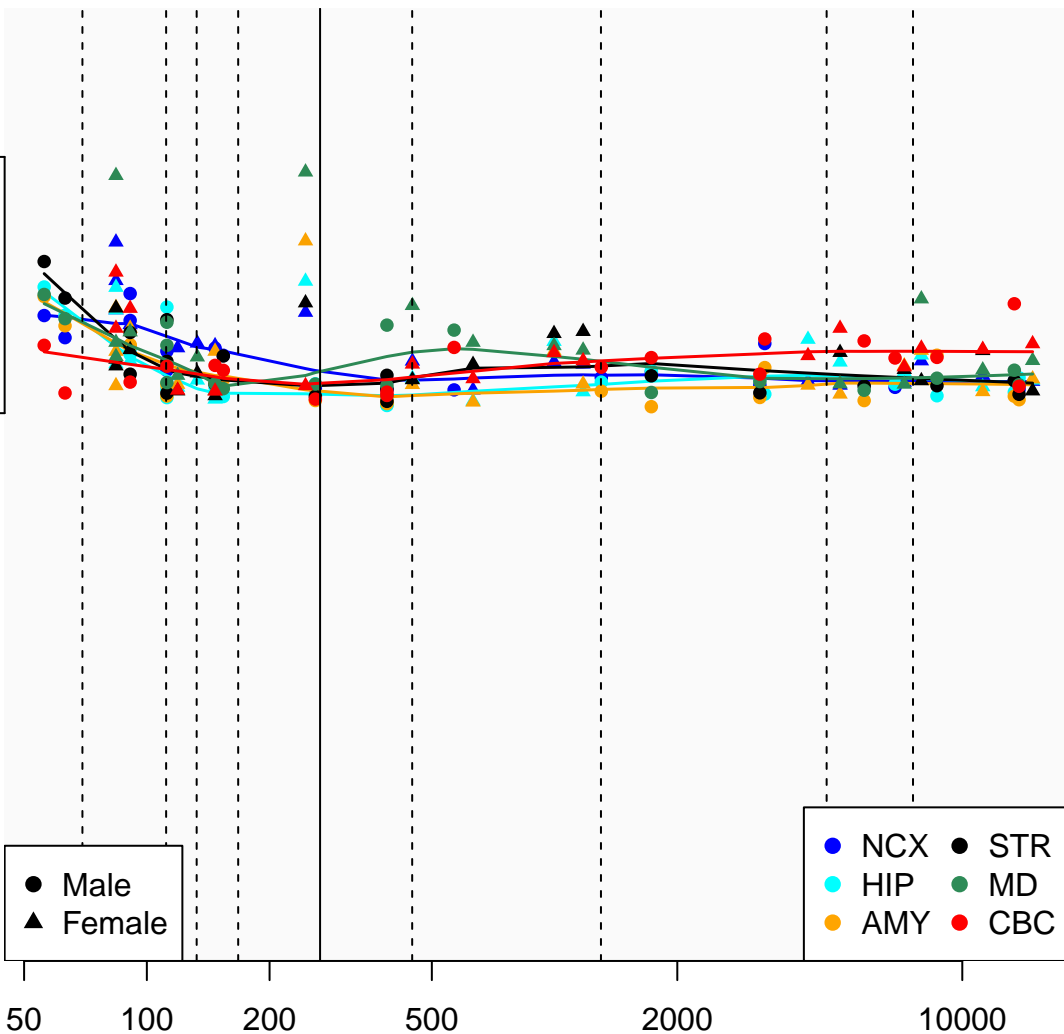

AC005884.1_ENSG00000227694

Window:

1 2 3 4 5 6 7 8 9

Normalized Log2 RPKM+1

1
0

● Male
▲ Female

● NCX ● STR
● HIP ● MD
● AMY ● CBC

Age (Days)