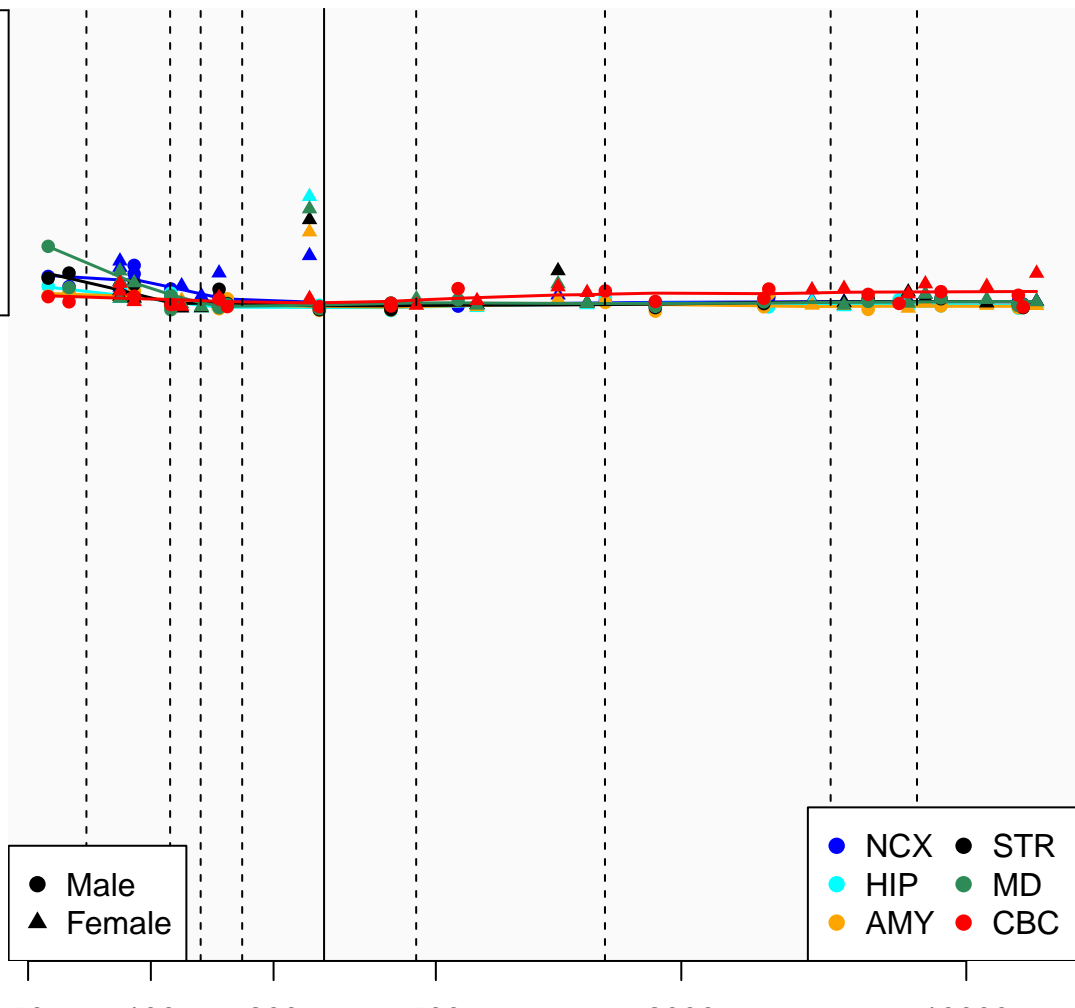

# AC006014.8\_ENSG00000146722

Window:

1 2 3 4 5 6 7 8 9

Normalized Log2 RPKM+1

1  
0

● Male  
▲ Female

● NCX ● STR  
● HIP ● MD  
● AMY ● CBC

Age (Days)