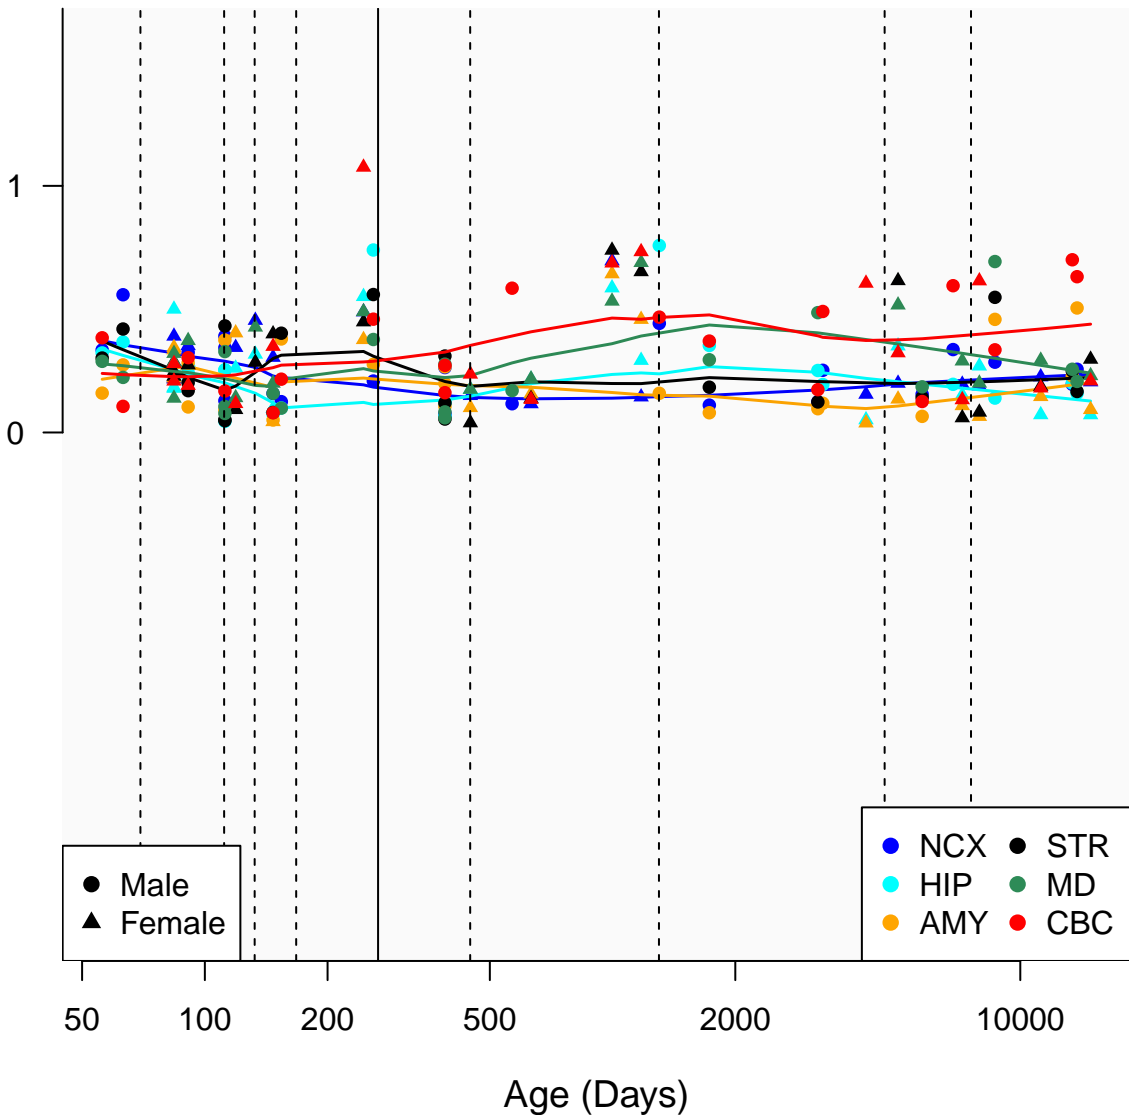

# AC006160.5\_ENSG00000249502

Window:

1 2 3 4 5 6 7 8 9

Normalized Log2 RPKM+1

● Male  
▲ Female

● NCX ● STR  
● HIP ● MD  
● AMY ● CBC