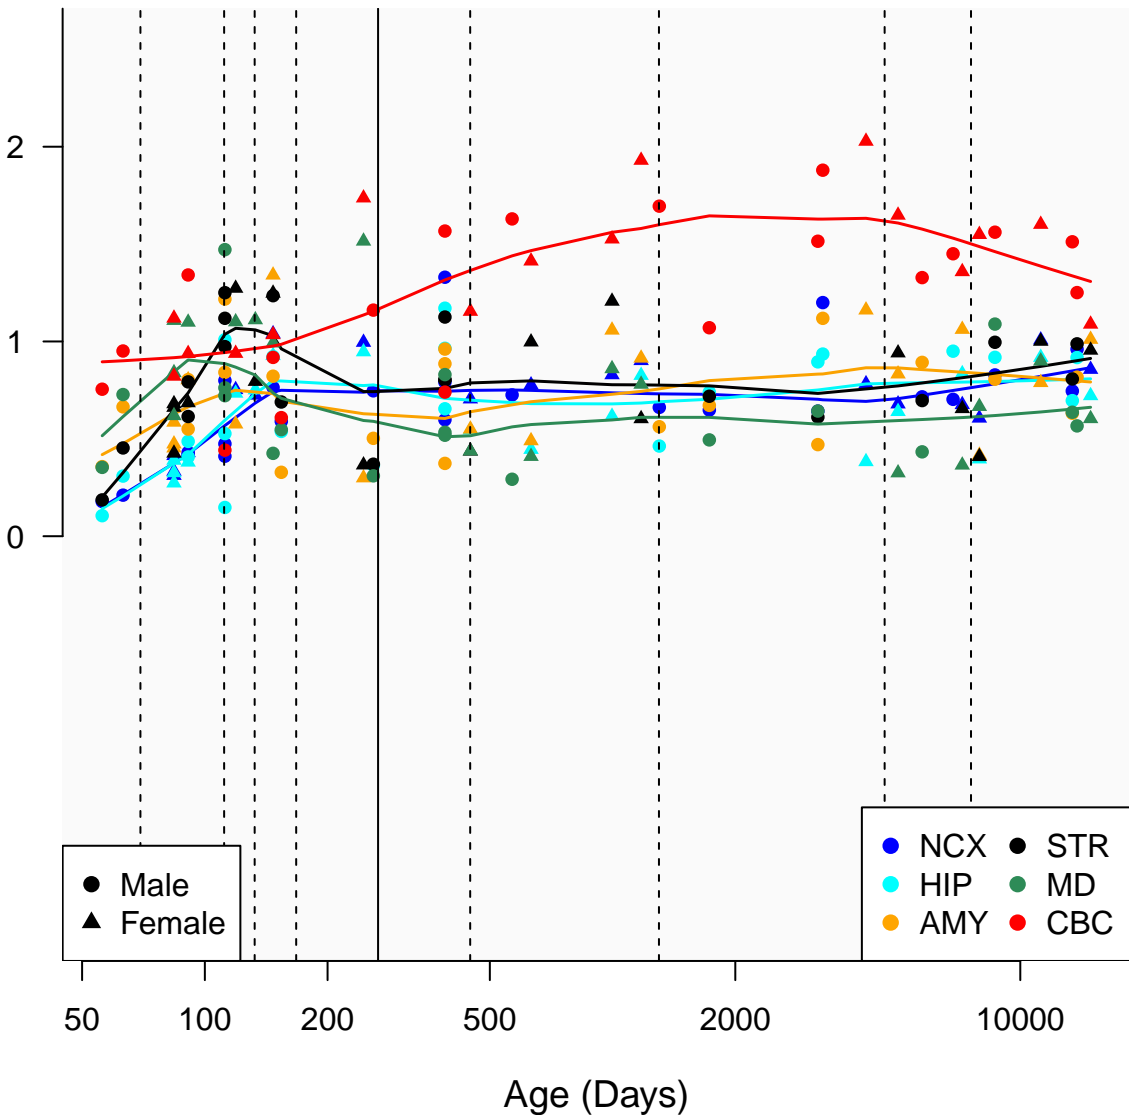

# AC006946.16\_ENSG00000273203

Window:

1 2 3 4 5 6 7 8 9

Normalized Log2 RPKM+1

● Male  
▲ Female

● NCX ● STR  
● HIP ● MD  
● AMY ● CBC