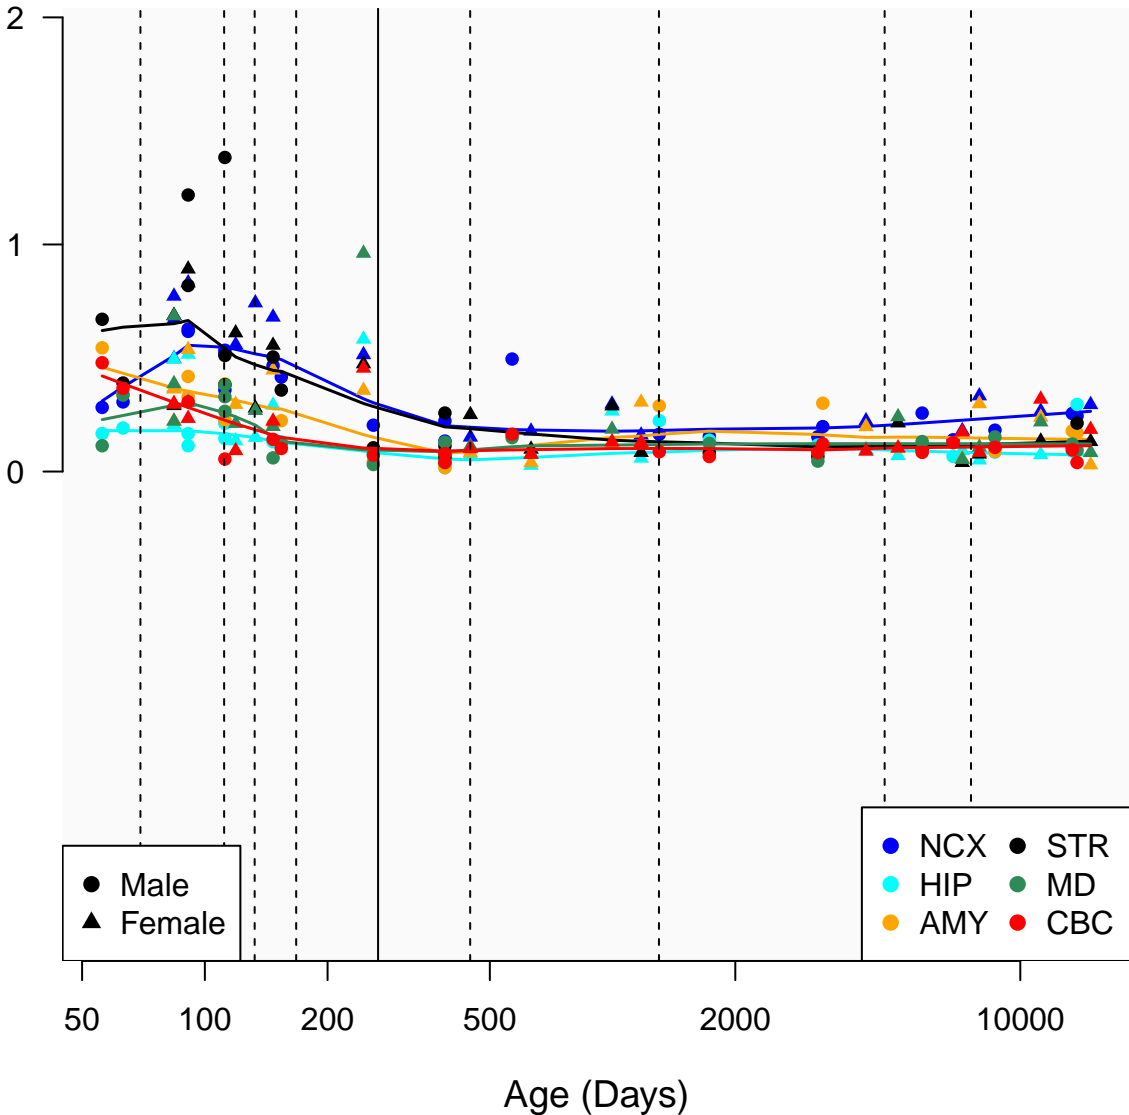

# AC007131.1\_ENSG00000222030

Window:

1 2 3 4 5 6 7 8 9

Normalized Log2 RPKM+1

● Male  
▲ Female

● NCX ● STR  
● HIP ● MD  
● AMY ● CBC