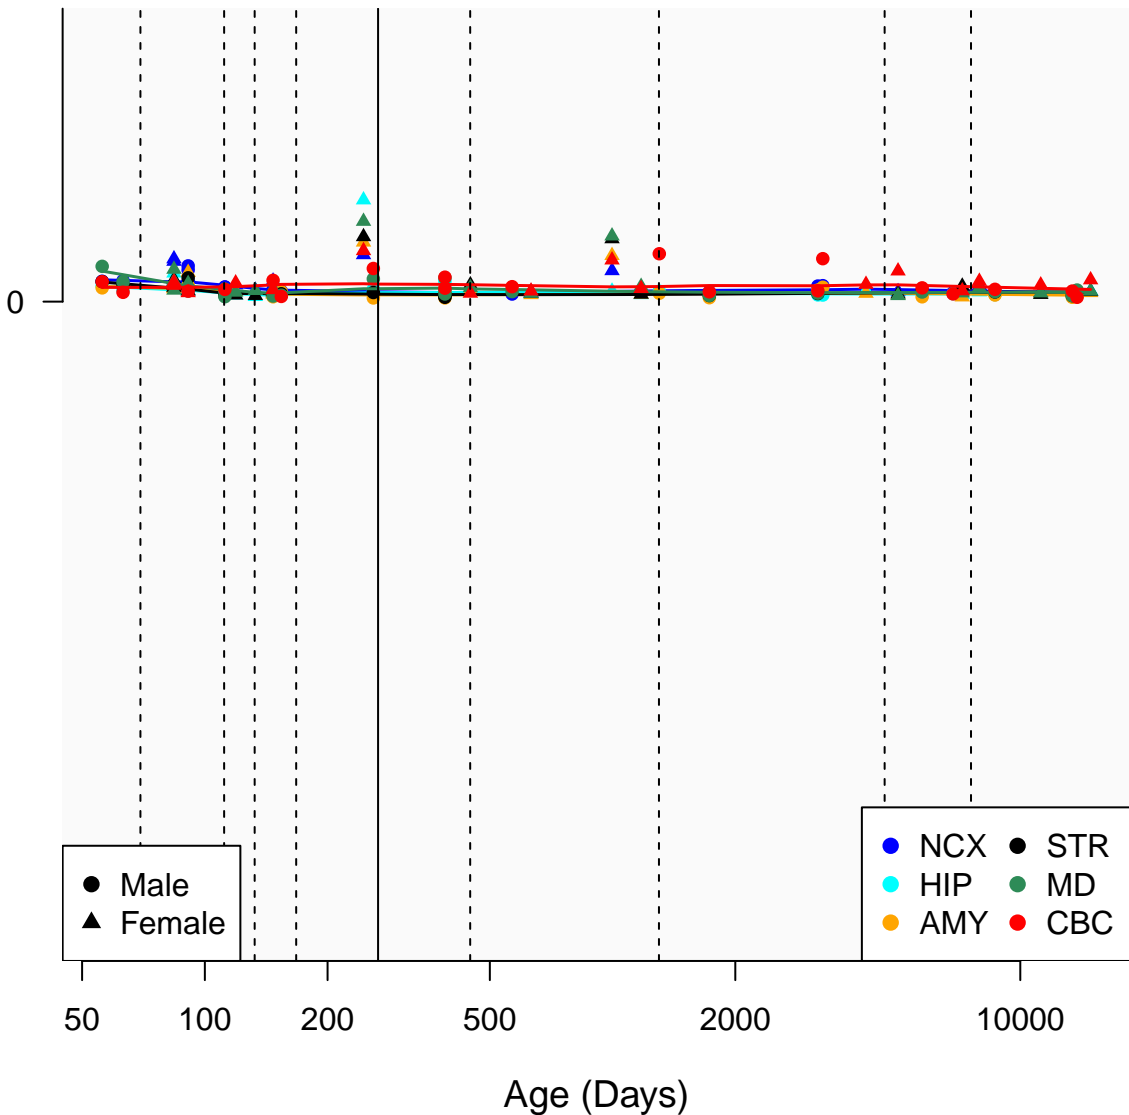

# AC007182.6\_ENSG00000224721

Window:

1 2 3 4 5 6 7 8 9

Normalized Log2 RPKM+1

● Male  
▲ Female

● NCX ● STR  
● HIP ● MD  
● AMY ● CBC