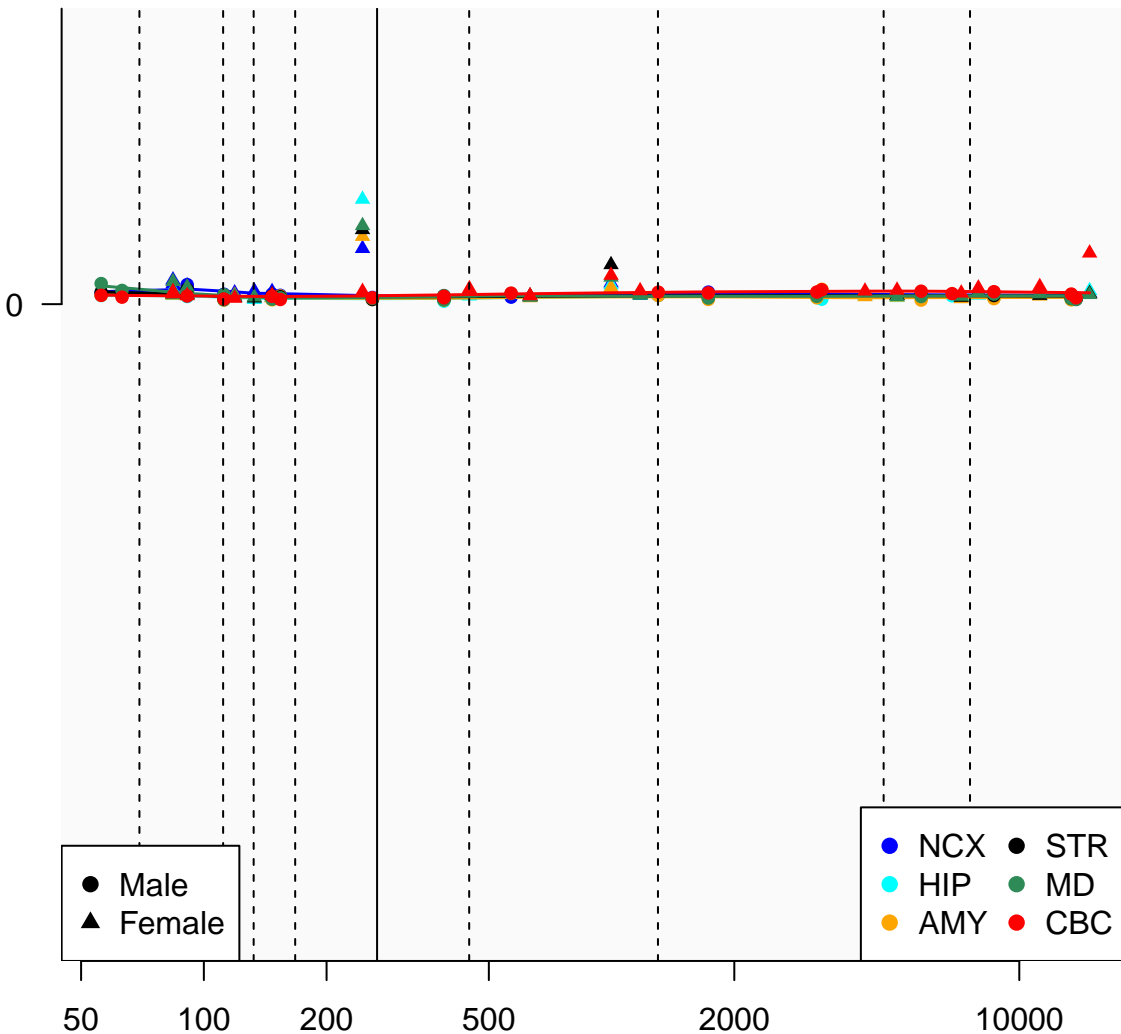

# AC007359.6\_ENSG00000236951

Window:

1 2 3 4 5 6 7 8 9

Normalized Log2 RPKM+1

● Male  
▲ Female

● NCX ● STR  
● HIP ● MD  
● AMY ● CBC