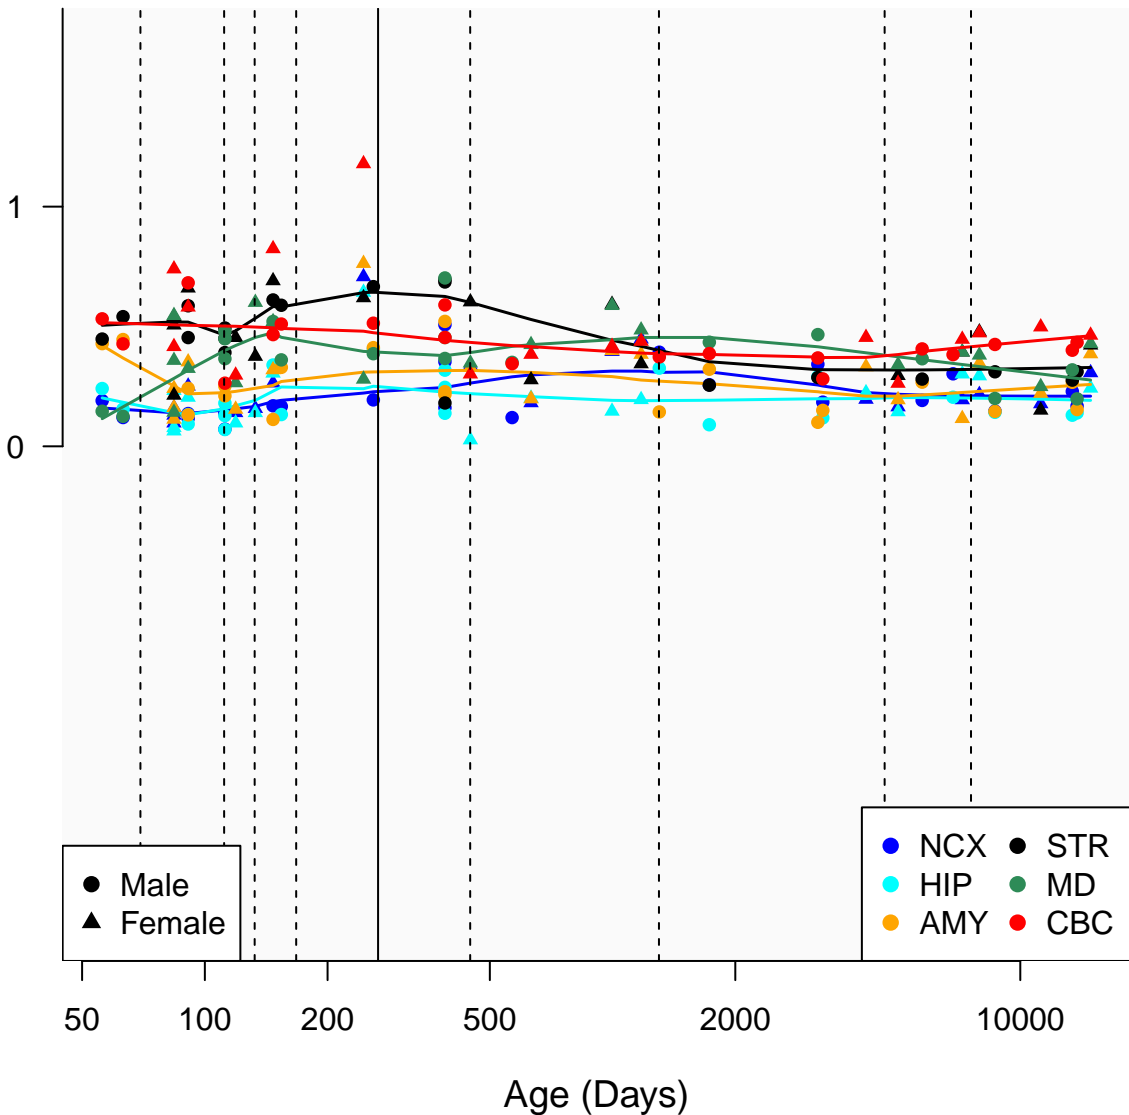

# AC007405.4\_ENSG00000234350

Window:

1 2 3 4 5 6 7 8 9

Normalized Log2 RPKM+1

● Male  
▲ Female

● NCX ● STR  
● HIP ● MD  
● AMY ● CBC