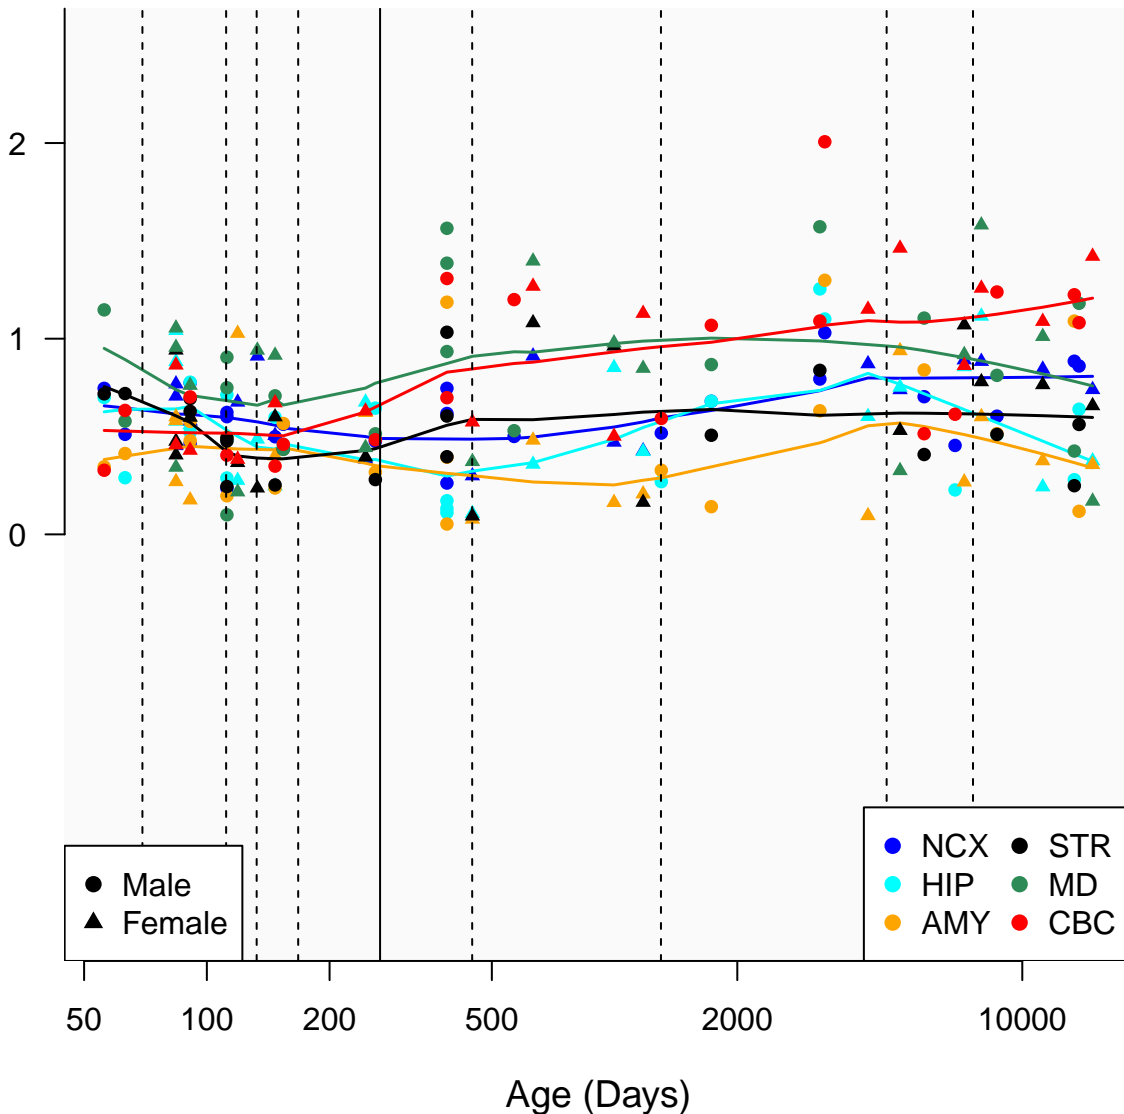

# AC007560.1\_ENSG00000238165

Window:

1 2 3 4 5 6 7 8 9

Normalized Log2 RPKM+1

● Male  
▲ Female

● NCX ● STR  
● HIP ● MD  
● AMY ● CBC