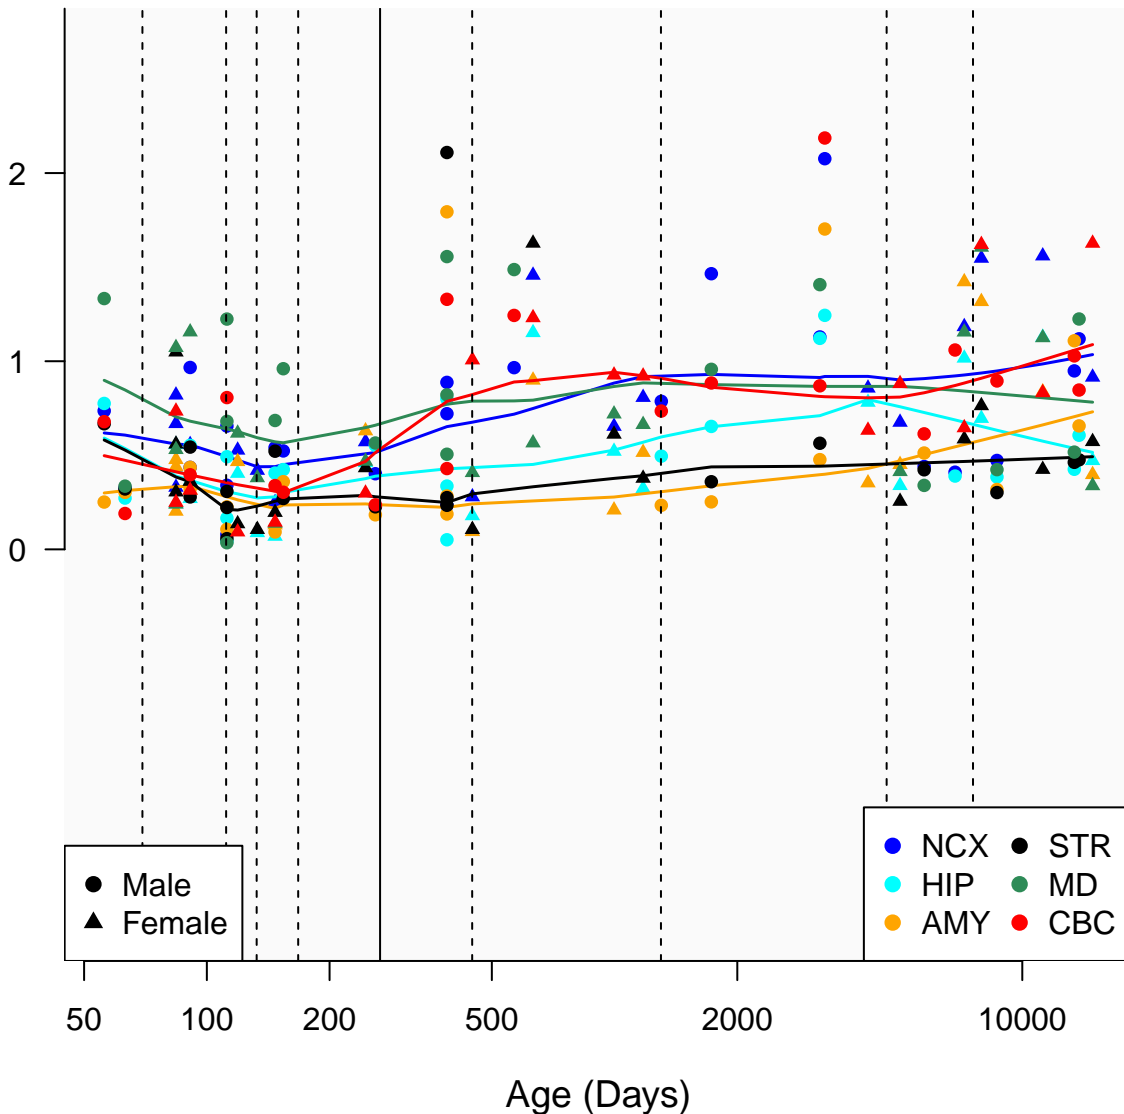

# AC008869.1\_ENSG00000238335

Window:

1 2 3 4 5 6 7 8 9

Normalized Log2 RPKM+1

● Male  
▲ Female

● NCX ● STR  
● HIP ● MD  
● AMY ● CBC