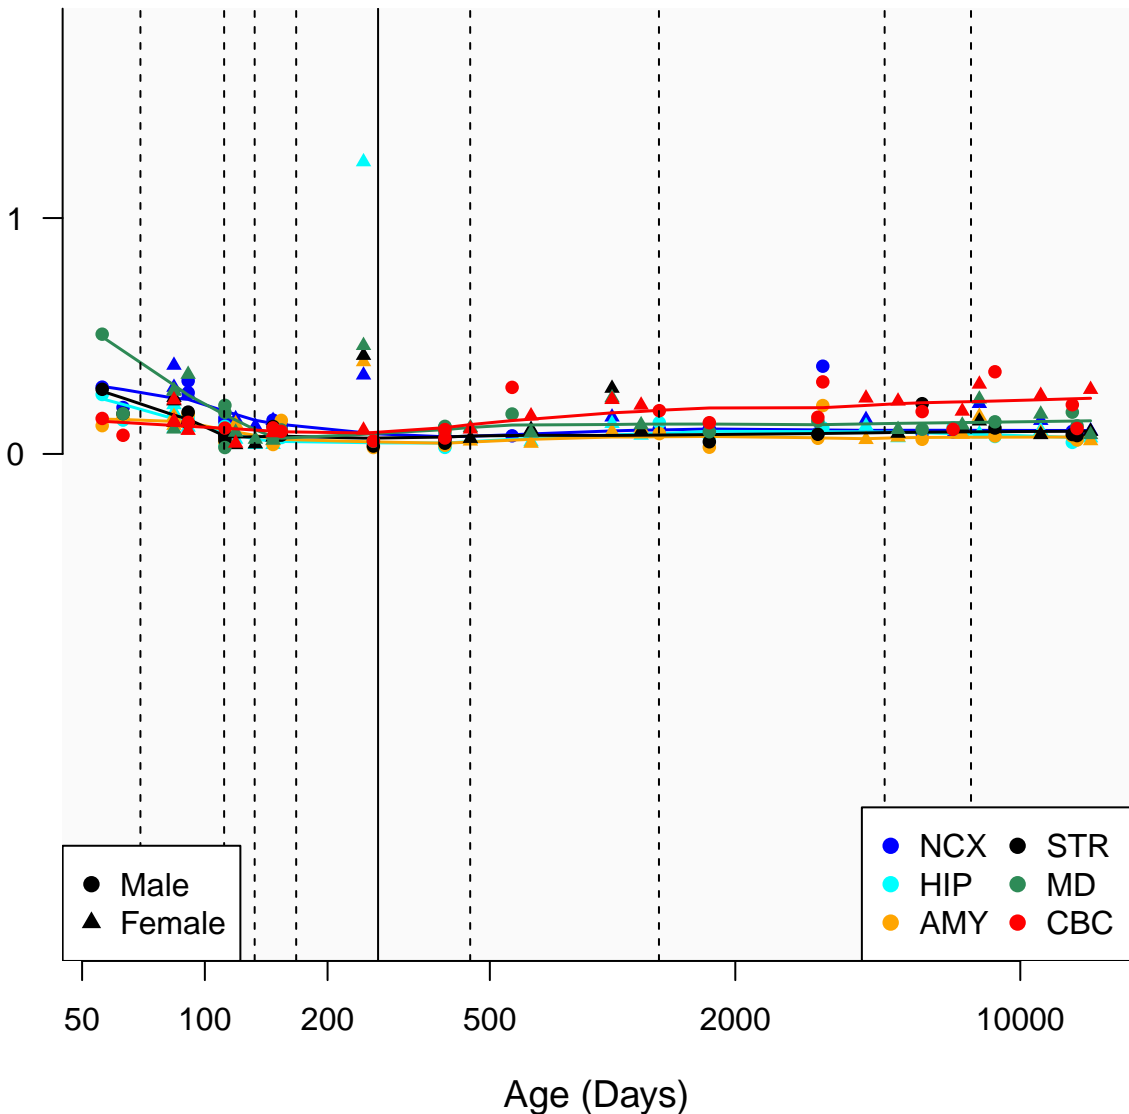

# AC008984.7\_ENSG00000234436

Window:

1 2 3 4 5 6 7 8 9

Normalized Log2 RPKM+1

● Male  
▲ Female

● NCX ● STR  
● HIP ● MD  
● AMY ● CBC