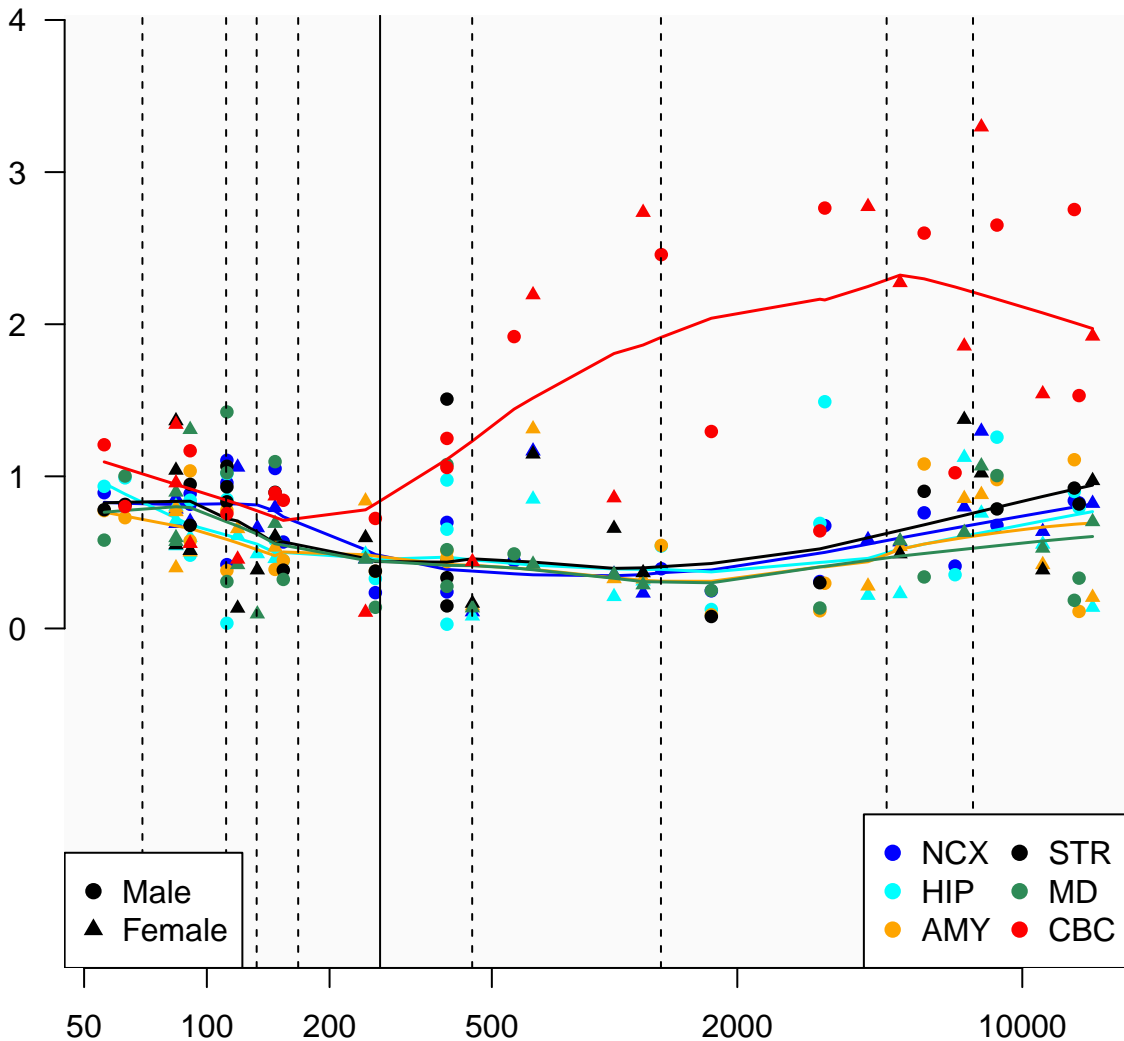

# AC009237.1\_ENSG00000236431

Window:

1 2 3 4 5 6 7 8 9

Normalized Log2 RPKM+1

● Male  
▲ Female

● NCX ● STR  
● HIP ● MD  
● AMY ● CBC