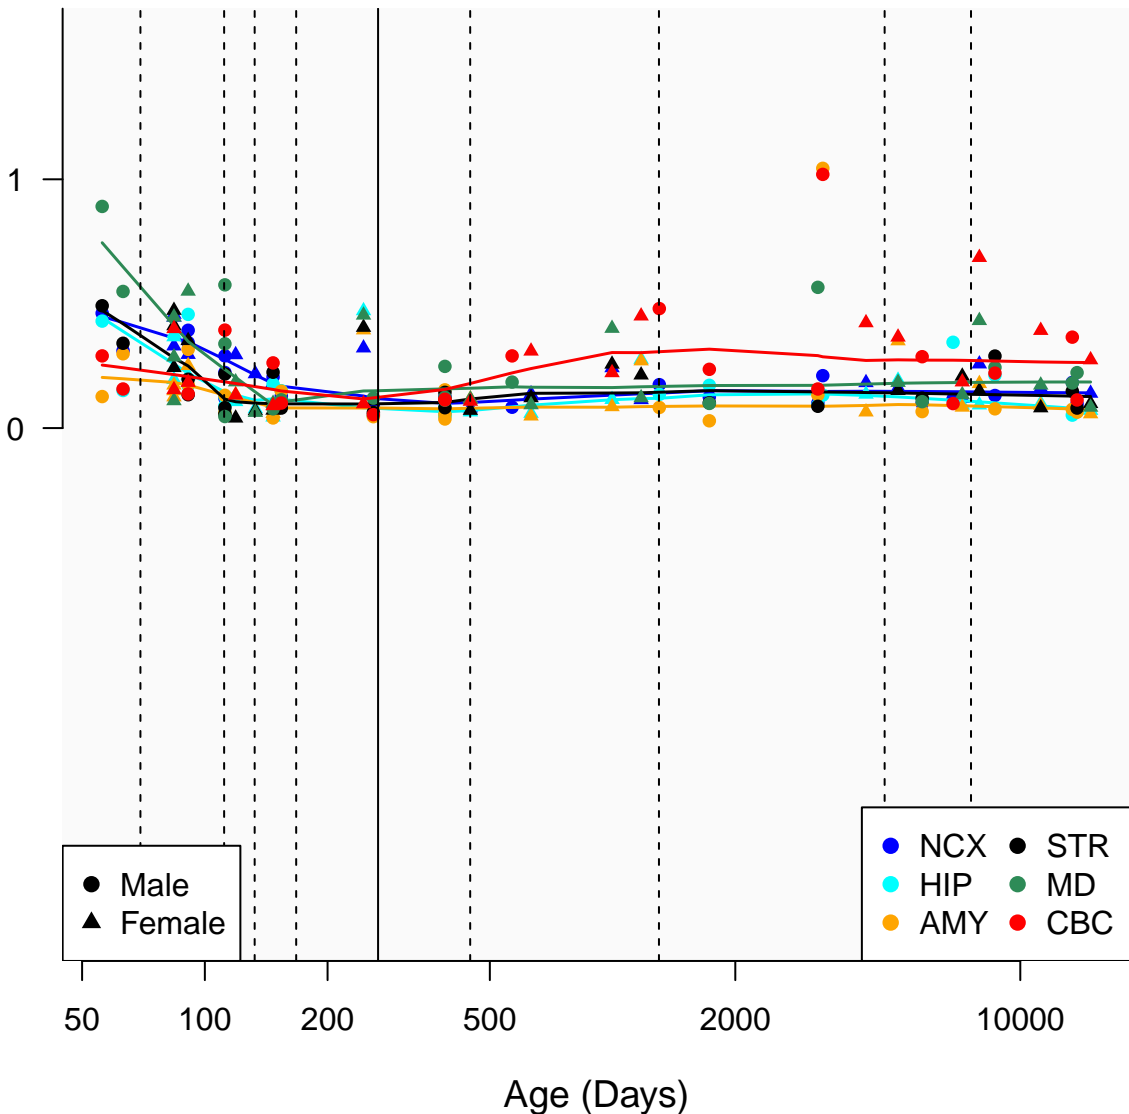

# AC009274.6\_ENSG00000226045

Window:

1 2 3 4 5 6 7 8 9

Normalized Log2 RPKM+1

● Male  
▲ Female

● NCX ● STR  
● HIP ● MD  
● AMY ● CBC