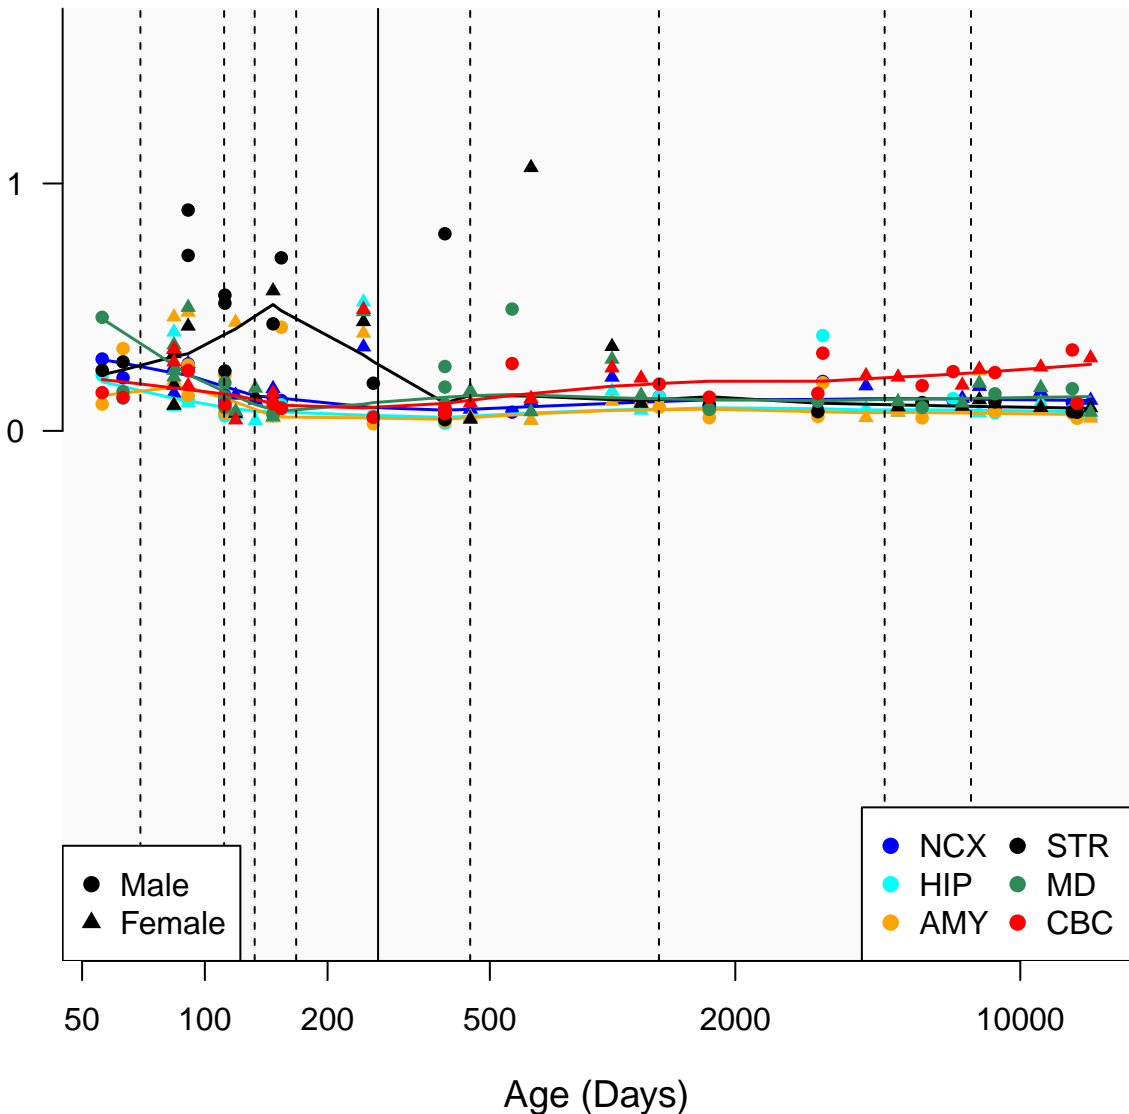

# AC009302.4\_ENSG00000226331

Window:

1 2 3 4 5 6 7 8 9

Normalized Log2 RPKM+1

● Male  
▲ Female

● NCX ● STR  
● HIP ● MD  
● AMY ● CBC