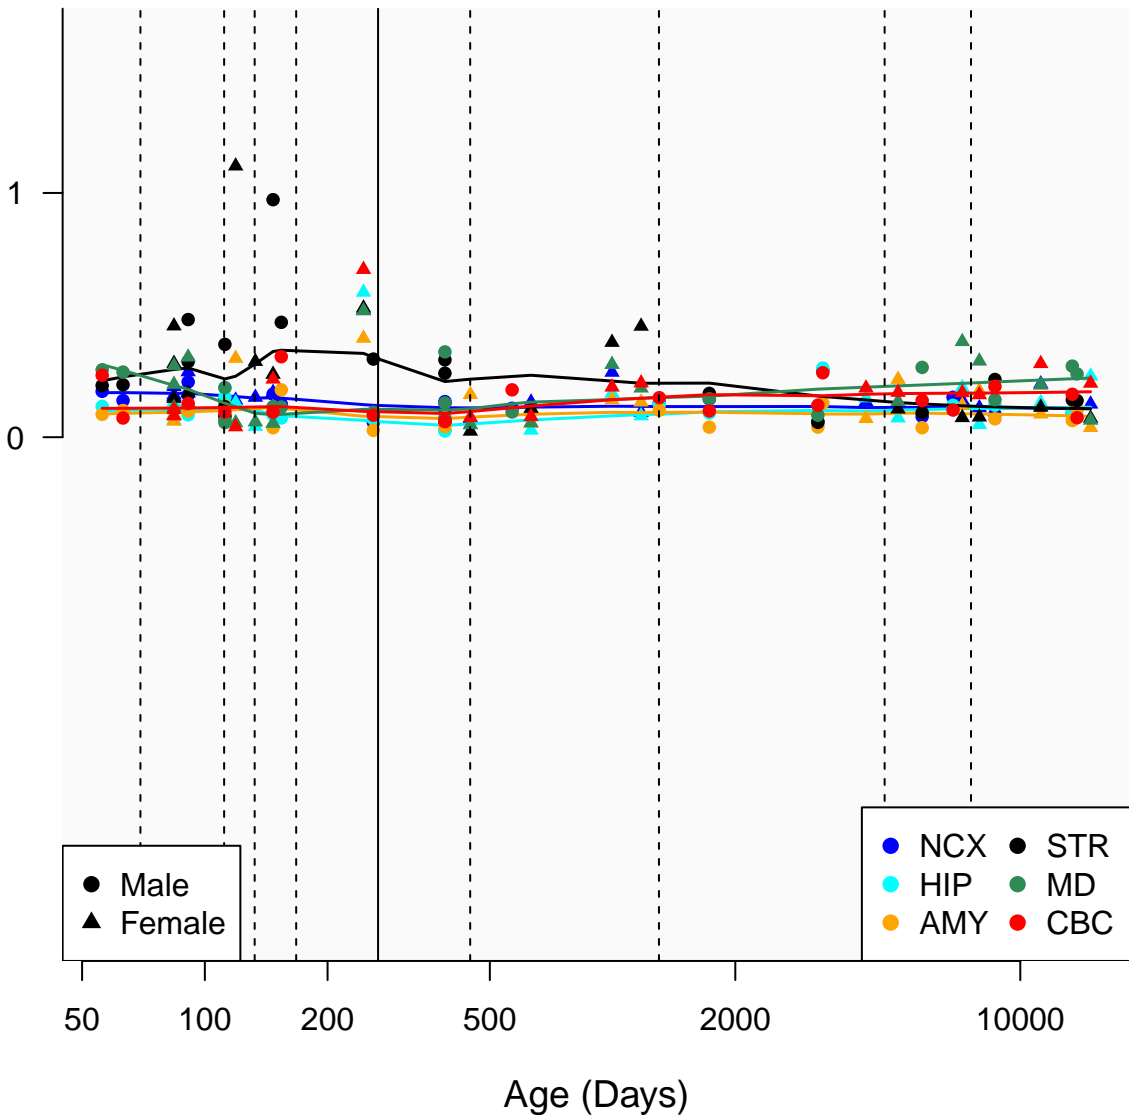

AC009410.1_ENSG00000232023

Window:

1 2 3 4 5 6 7 8 9

Normalized Log2 RPKM+1

● Male
▲ Female

● NCX ● STR
● HIP ● MD
● AMY ● CBC