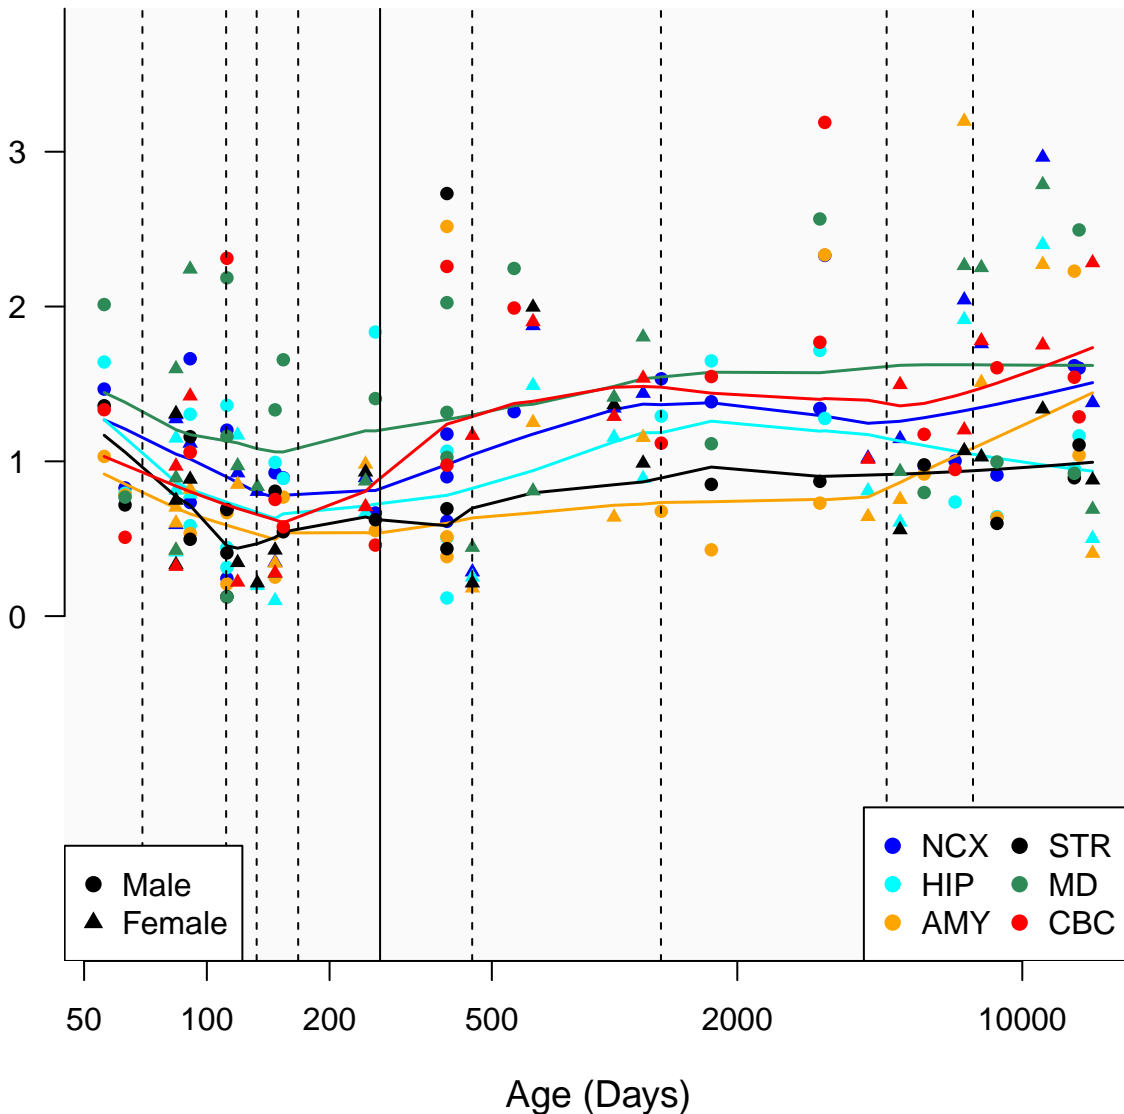

# AC010723.2\_ENSG00000266220

Window:

1 2 3 4 5 6 7 8 9

Normalized Log2 RPKM+1

● Male  
▲ Female

● NCX ● STR  
● HIP ● MD  
● AMY ● CBC