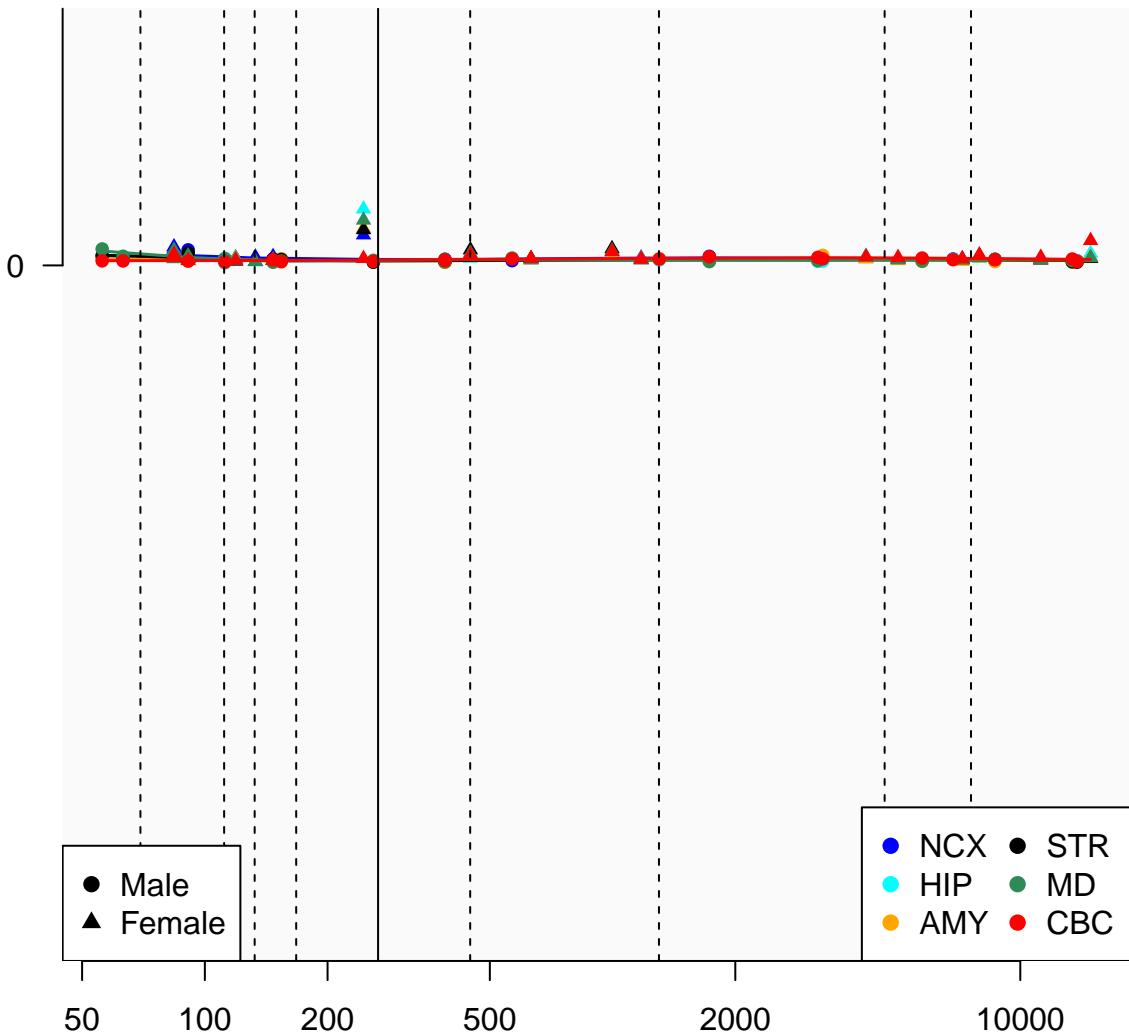

# AC010889.1\_ENSG00000280101

Window:

1 2 3 4 5 6 7 8 9

Normalized Log2 RPKM+1

● Male  
▲ Female

● NCX ● STR  
● HIP ● MD  
● AMY ● CBC