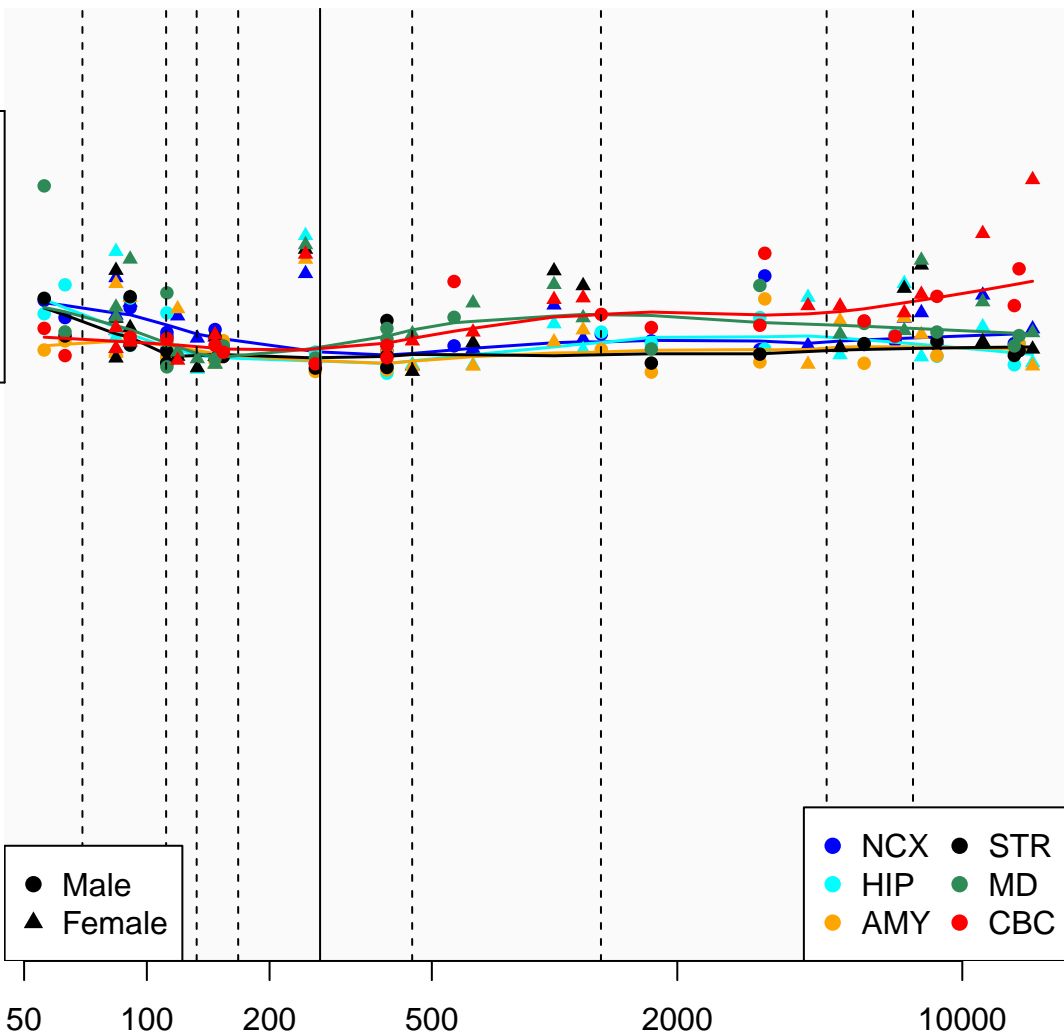

# AC010894.4\_ENSG00000179997

Window:

1 2 3 4 5 6 7 8 9

Normalized Log2 RPKM+1

1  
0

● Male  
▲ Female

● NCX ● STR  
● HIP ● MD  
● AMY ● CBC

Age (Days)