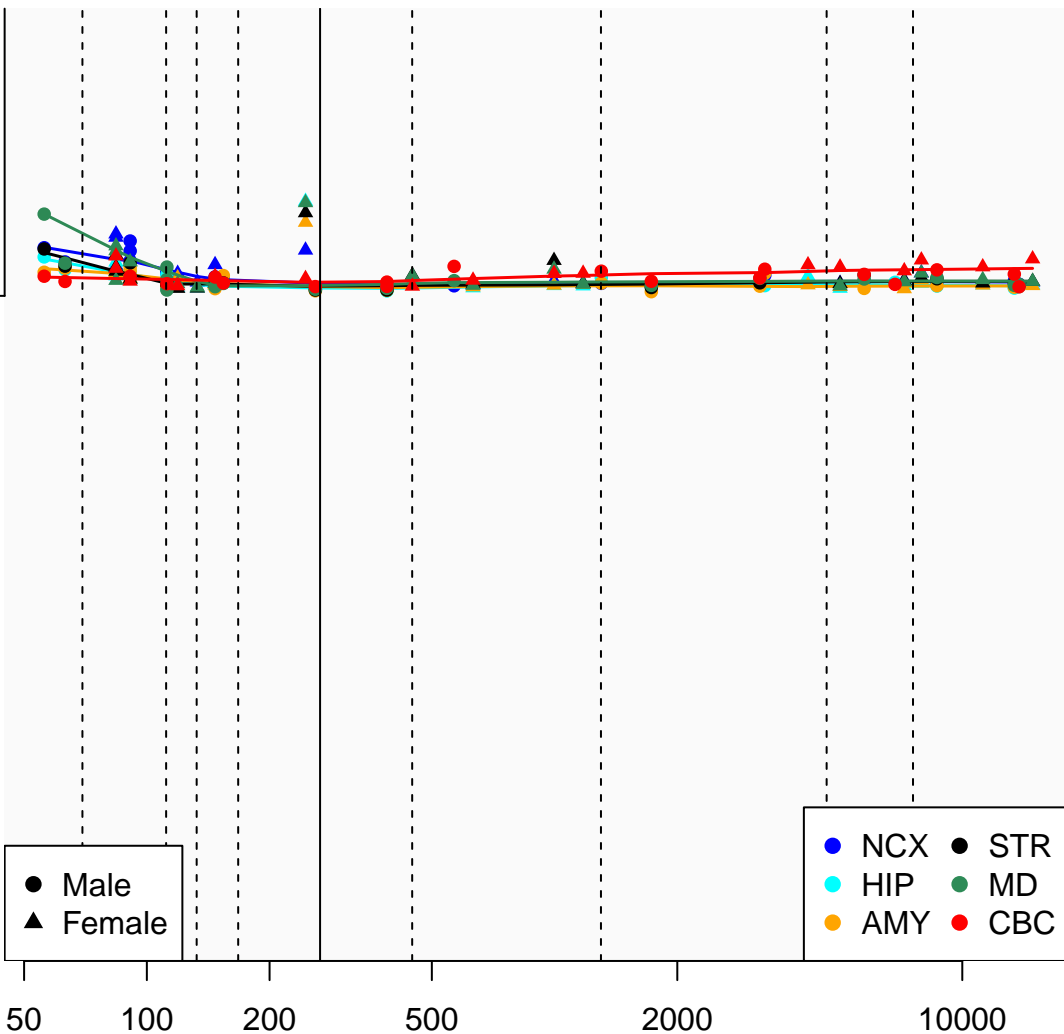

# AC011530.4\_ENSG00000268434

Window:

1 2 3 4 5 6 7 8 9

Normalized Log2 RPKM+1

0

● Male  
▲ Female

● NCX ● STR  
● HIP ● MD  
● AMY ● CBC