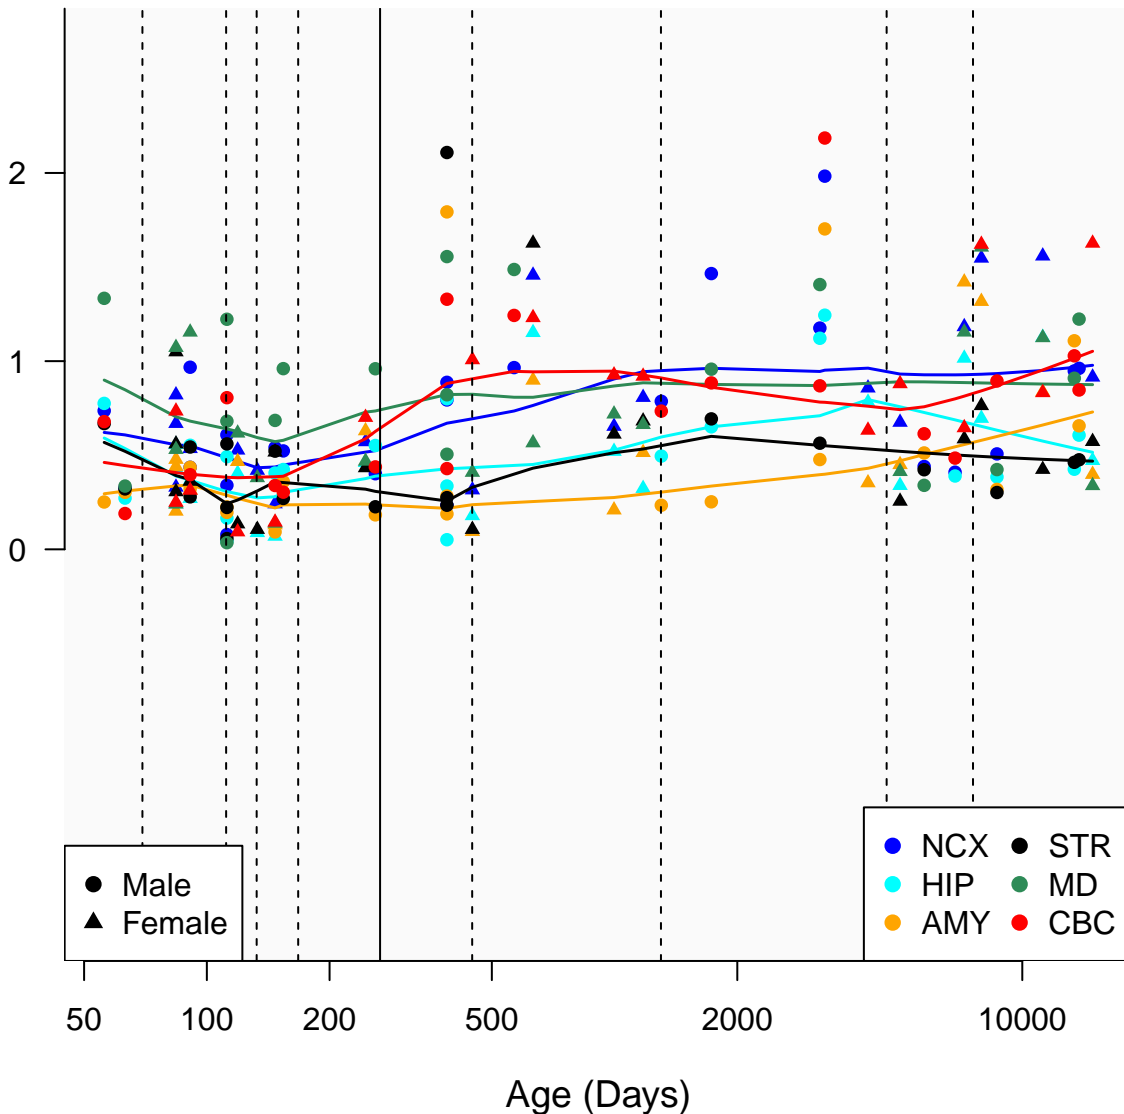

# AC015600.1\_ENSG00000265208

Window:

1 2 3 4 5 6 7 8 9

Normalized Log2 RPKM+1

● Male  
▲ Female

● NCX ● STR  
● HIP ● MD  
● AMY ● CBC