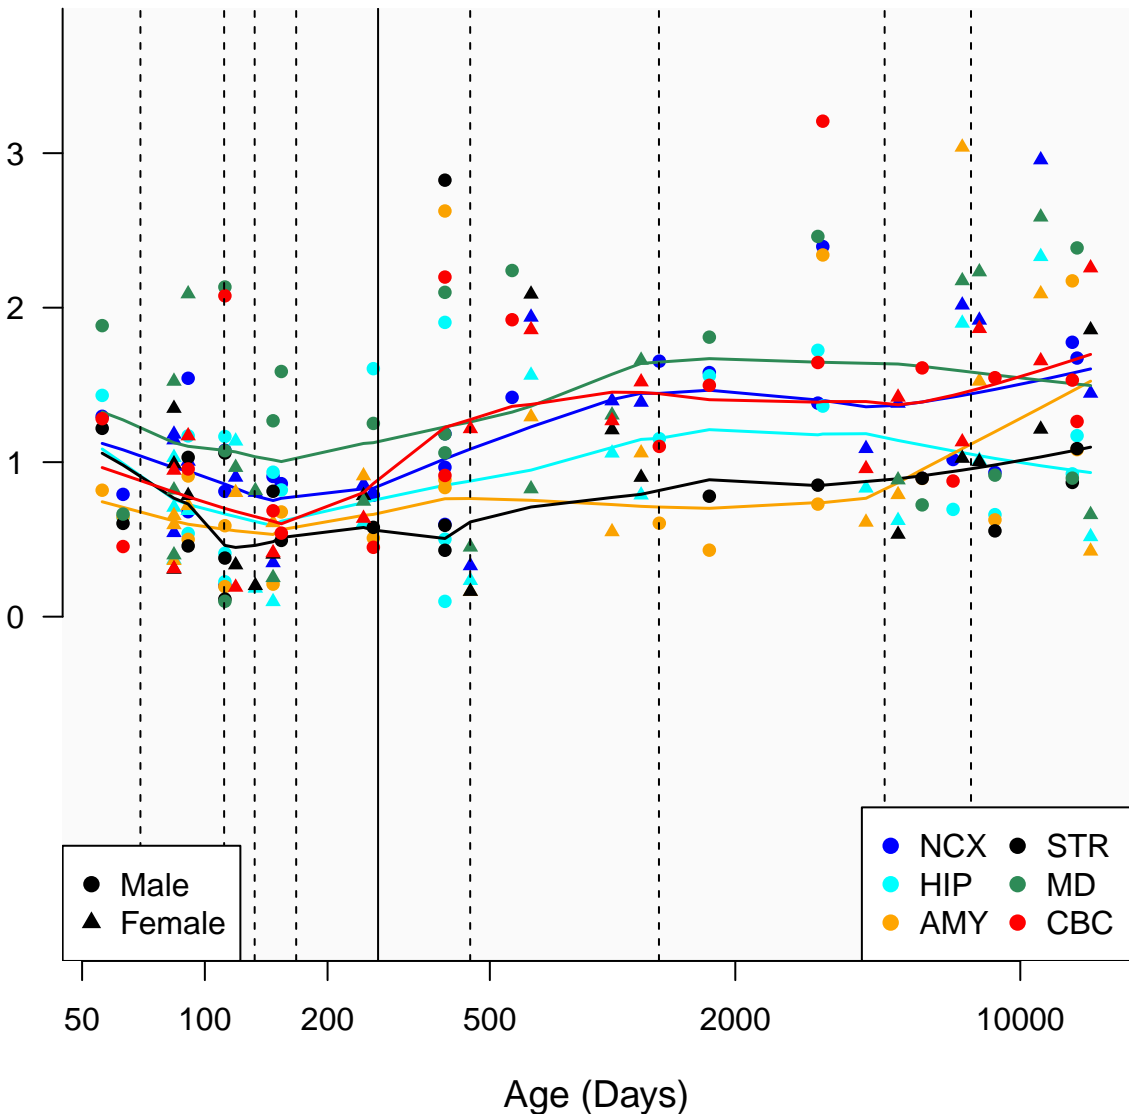

# AC015720.1\_ENSG00000273798

Window:

1 2 3 4 5 6 7 8 9

Normalized Log<sub>2</sub> RPKM+1

● Male  
▲ Female

● NCX ● STR  
● HIP ● MD  
● AMY ● CBC