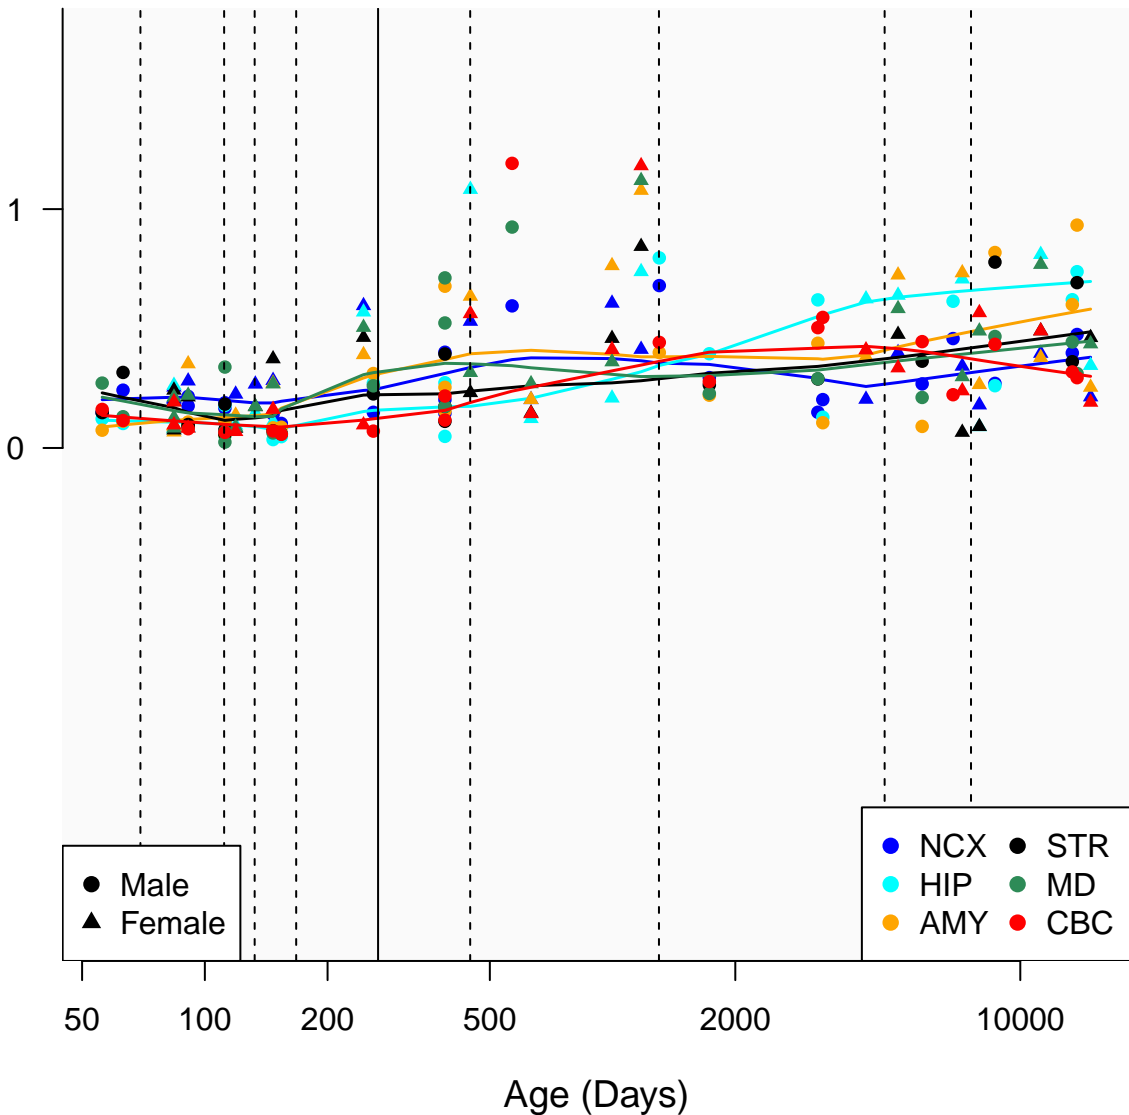

# AC015849.2\_ENSG00000270240

Window:

1 2 3 4 5 6 7 8 9

Normalized Log2 RPKM+1

● Male  
▲ Female

● NCX ● STR  
● HIP ● MD  
● AMY ● CBC