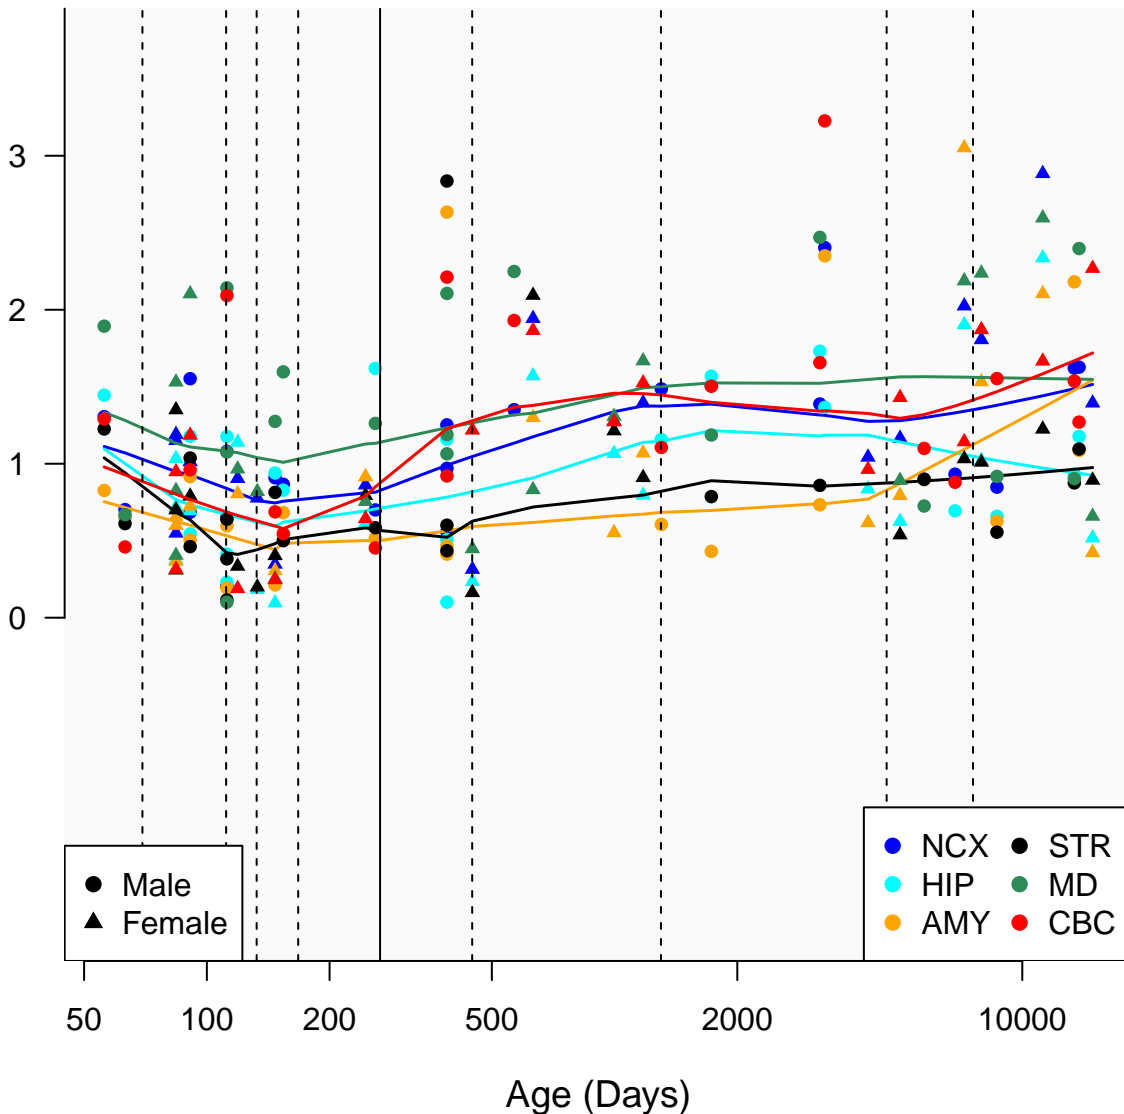

# AC022716.1\_ENSG00000266630

Window:

1 2 3 4 5 6 7 8 9

Normalized Log2 RPKM+1

● Male  
▲ Female

● NCX ● STR  
● HIP ● MD  
● AMY ● CBC