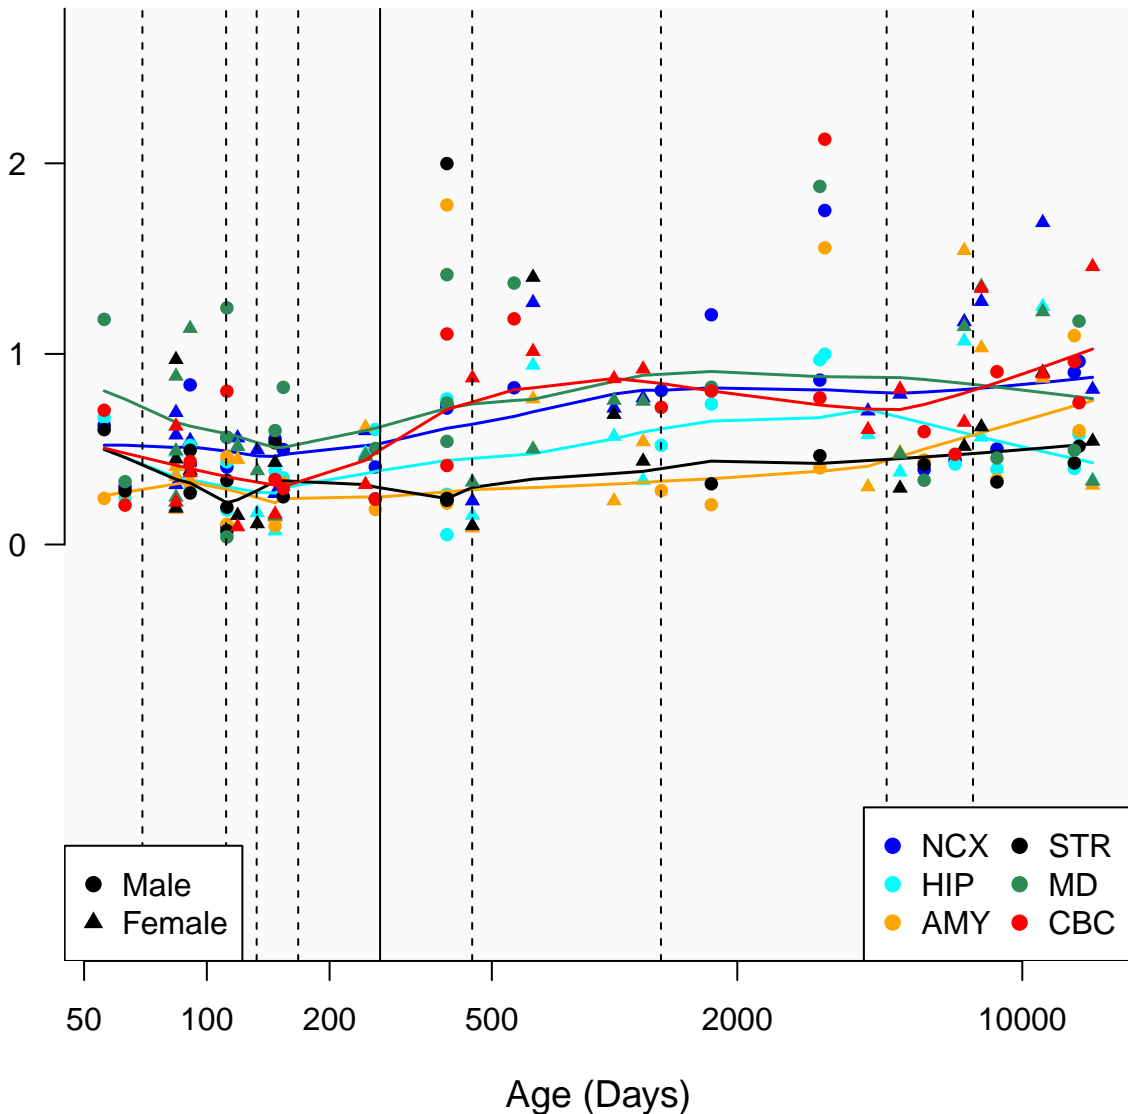

AC023385.1_ENSG00000221320

Window:

1 2 3 4 5 6 7 8 9

Normalized Log2 RPKM+1

● Male
▲ Female

● NCX ● STR
● HIP ● MD
● AMY ● CBC