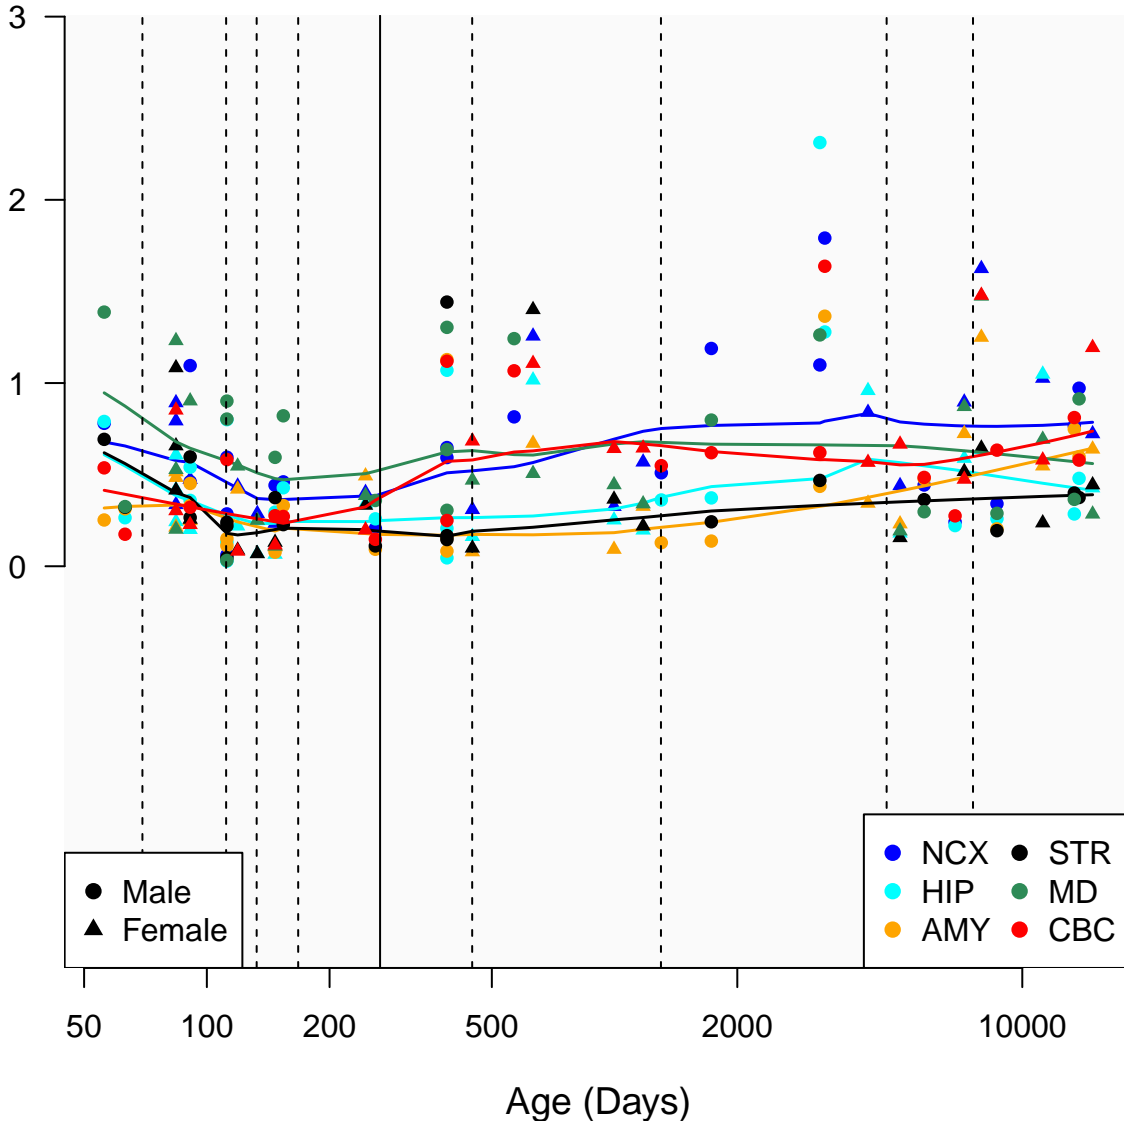

# AC025756.1\_ENSG00000277266

Window:

1 2 3 4 5 6 7 8 9

Normalized Log2 RPKM+1

● Male  
▲ Female

● NCX ● STR  
● HIP ● MD  
● AMY ● CBC