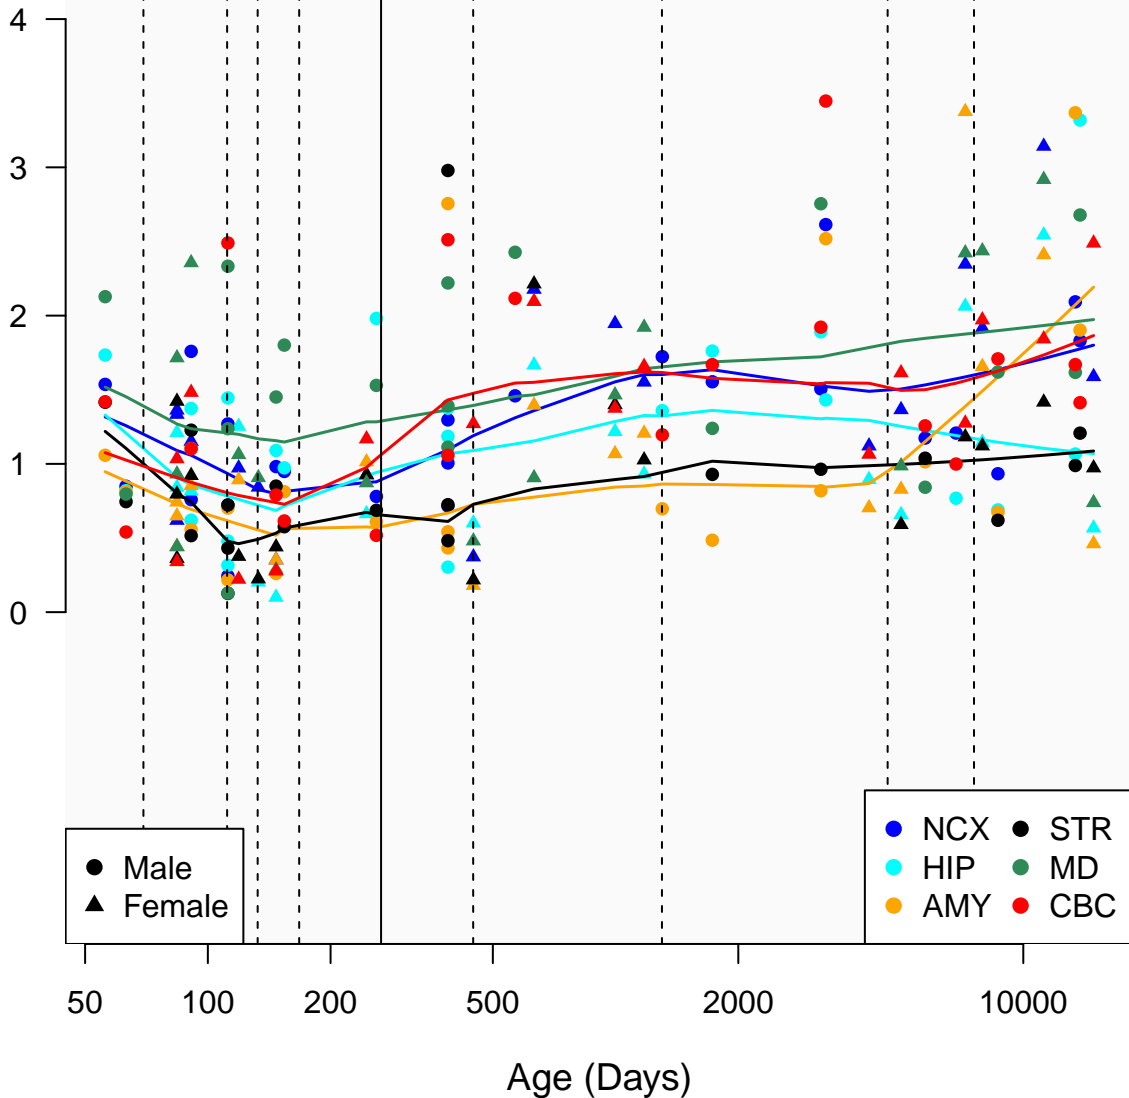

# AC027319.1\_ENSG00000221535

Window:

1 2 3 4 5 6 7 8 9

Normalized Log2 RPKM+1

● Male  
▲ Female

● NCX ● STR  
● HIP ● MD  
● AMY ● CBC