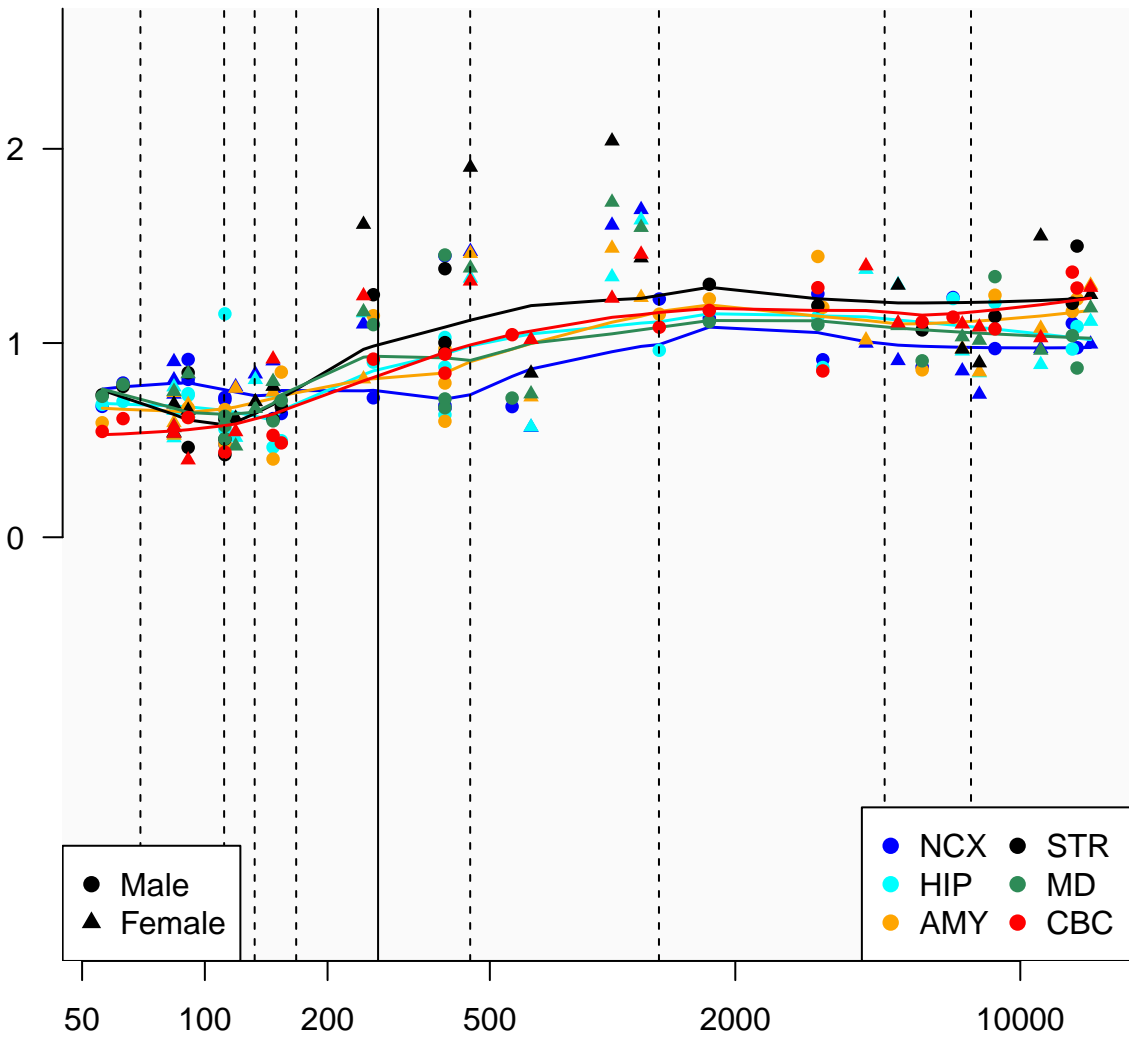

# AC027763.2\_ENSG00000215067

Window:

1 2 3 4 5 6 7 8 9

Normalized Log2 RPKM+1

● Male  
▲ Female

● NCX ● STR  
● HIP ● MD  
● AMY ● CBC

Age (Days)