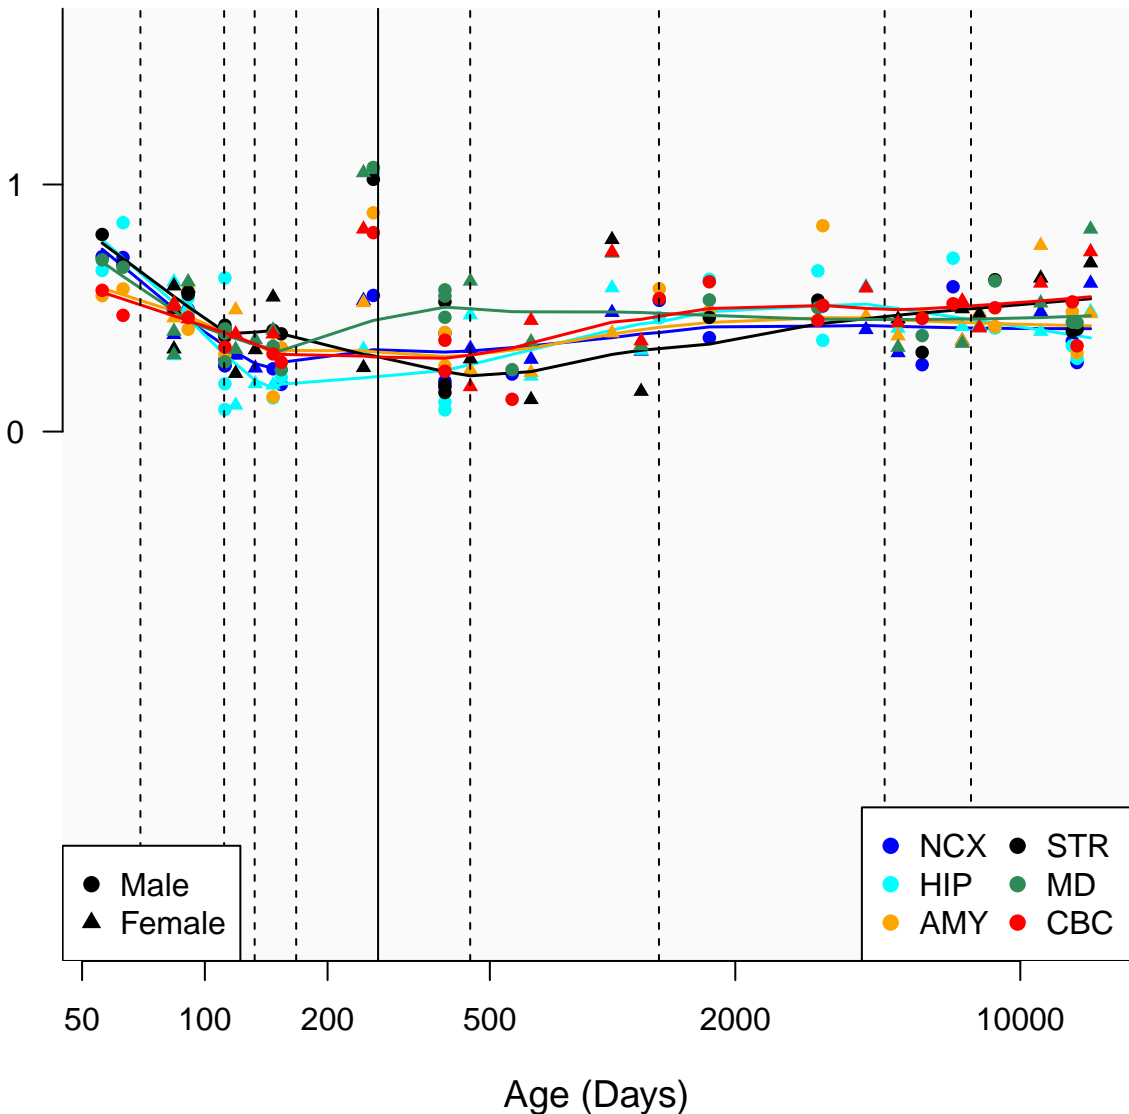

AC062029.1_ENSG00000234028

Window:

1 2 3 4 5 6 7 8 9

Normalized Log2 RPKM+1

● Male
▲ Female

● NCX ● STR
● HIP ● MD
● AMY ● CBC