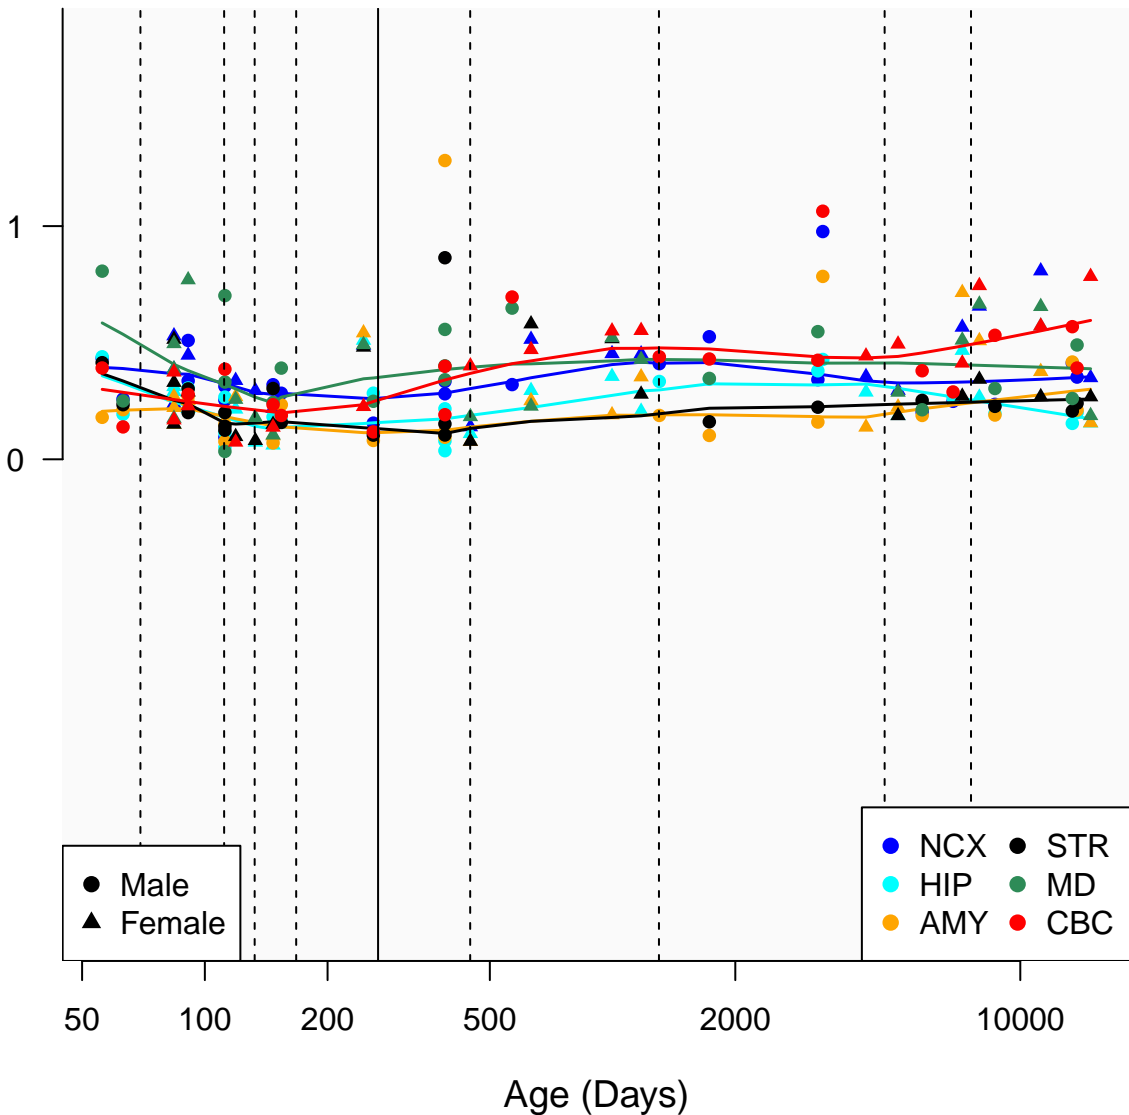

# AC064837.1\_ENSG00000265129

Window:

1 2 3 4 5 6 7 8 9

Normalized Log2 RPKM+1

● Male  
▲ Female

● NCX ● STR  
● HIP ● MD  
● AMY ● CBC