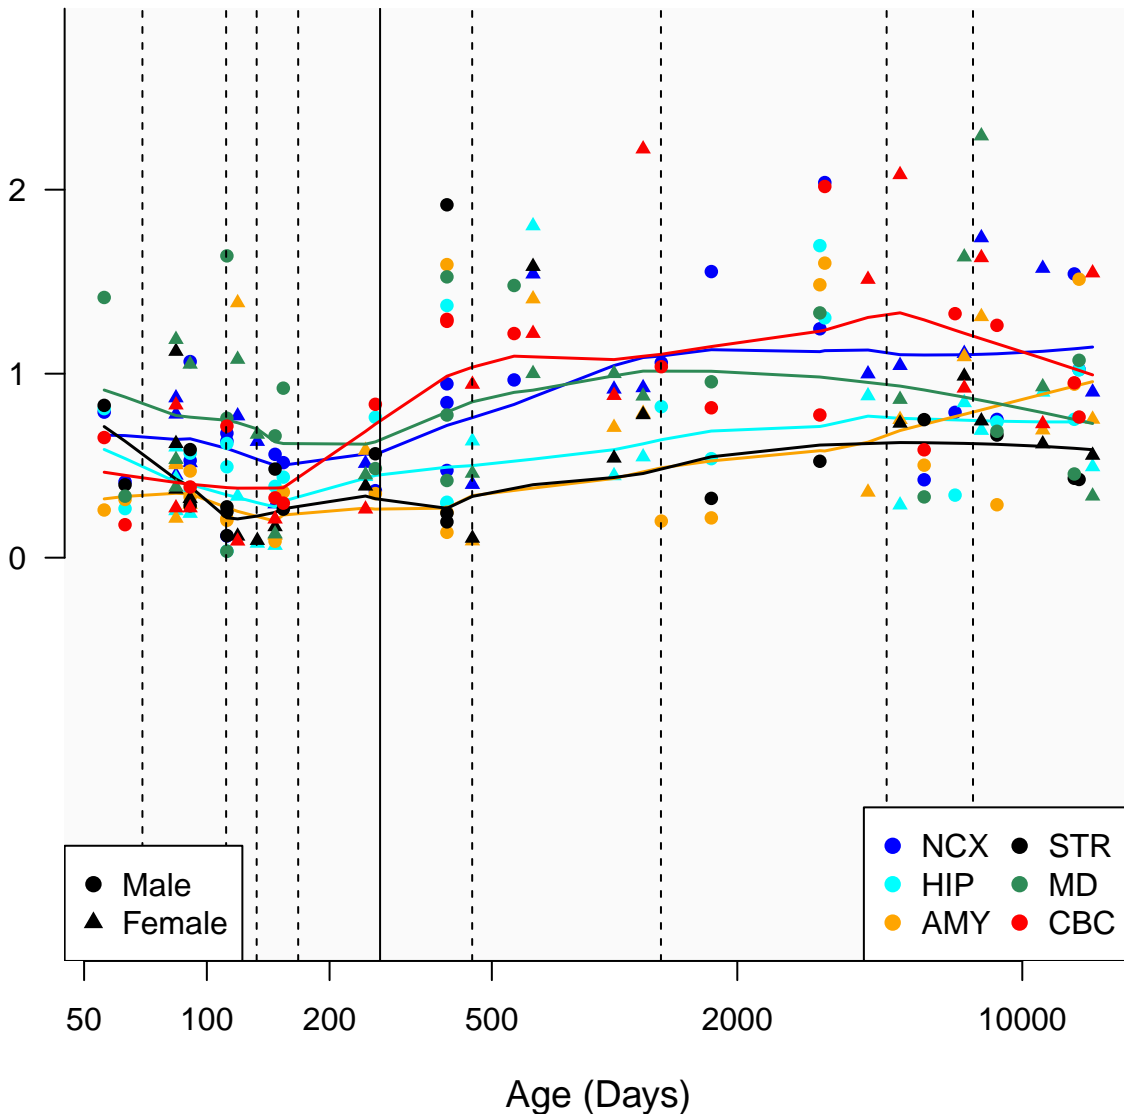

# AC068669.1\_ENSG00000221555

Window:

1 2 3 4 5 6 7 8 9

Normalized Log2 RPKM+1

● Male  
▲ Female

● NCX ● STR  
● HIP ● MD  
● AMY ● CBC