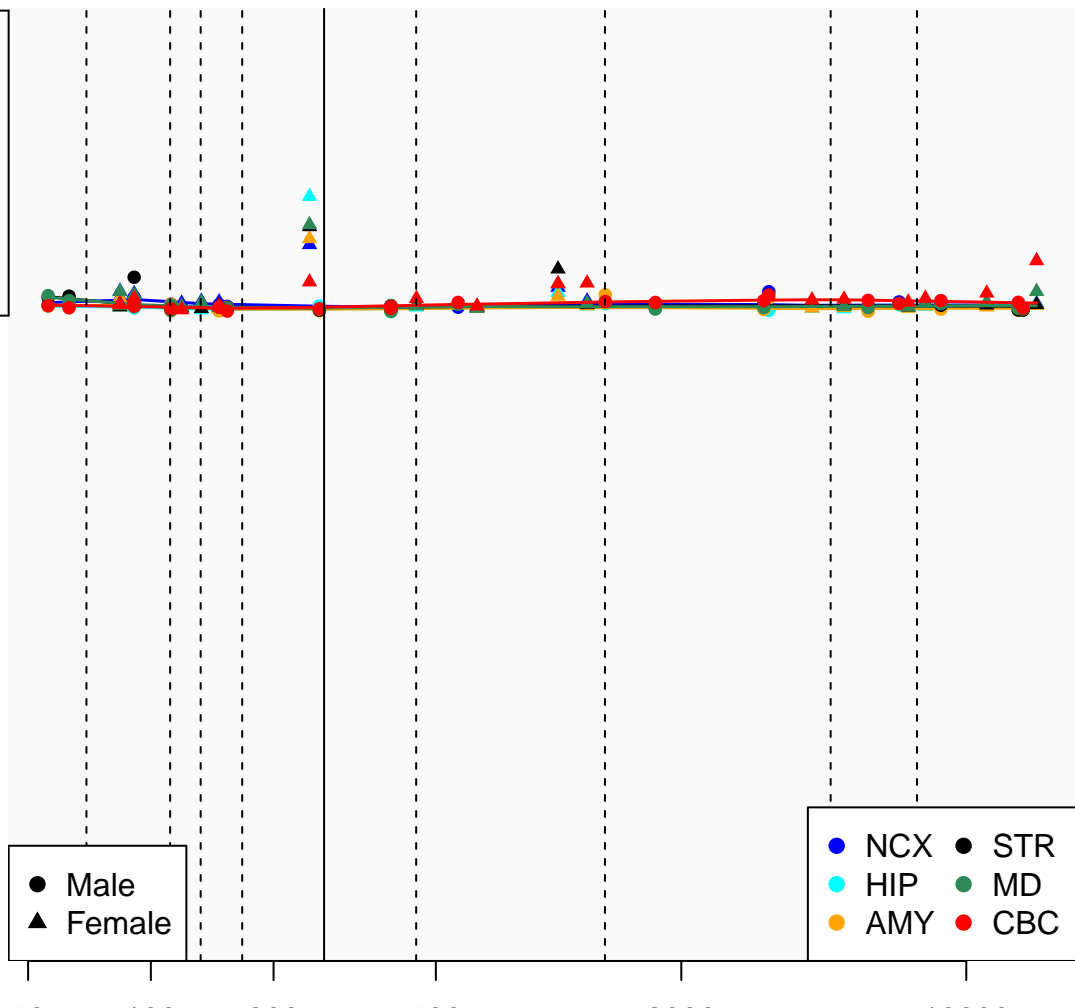

AC073065.3_ENSG00000229172

Window:

1 2 3 4 5 6 7 8 9

Normalized Log2 RPKM+1

1
0

● Male
▲ Female

● NCX ● STR
● HIP ● MD
● AMY ● CBC

Age (Days)