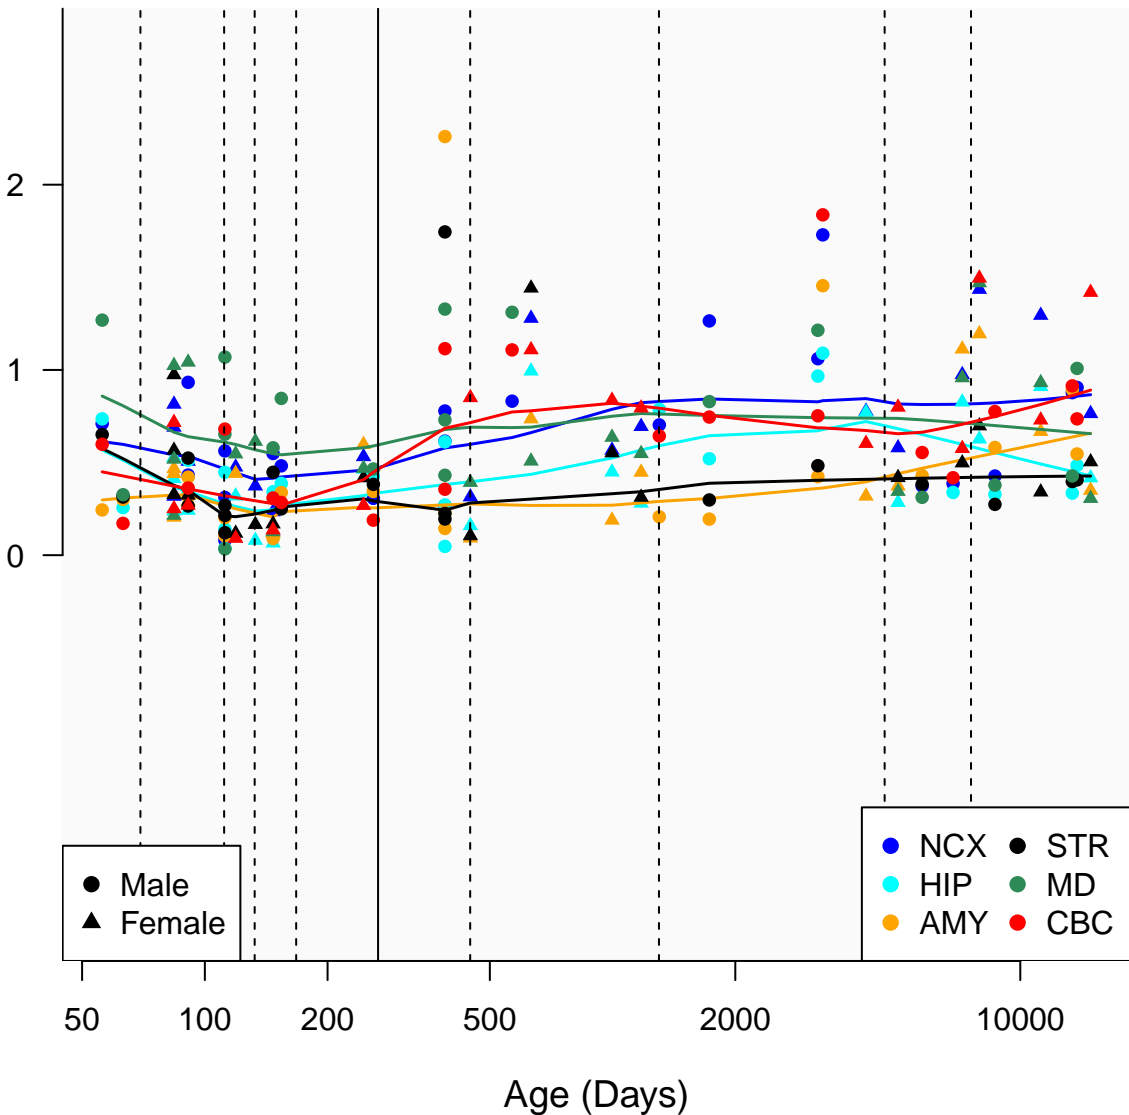

# AC073330.1\_ENSG00000257902

Window:

1 2 3 4 5 6 7 8 9

Normalized Log2 RPKM+1

● Male  
▲ Female

● NCX ● STR  
● HIP ● MD  
● AMY ● CBC