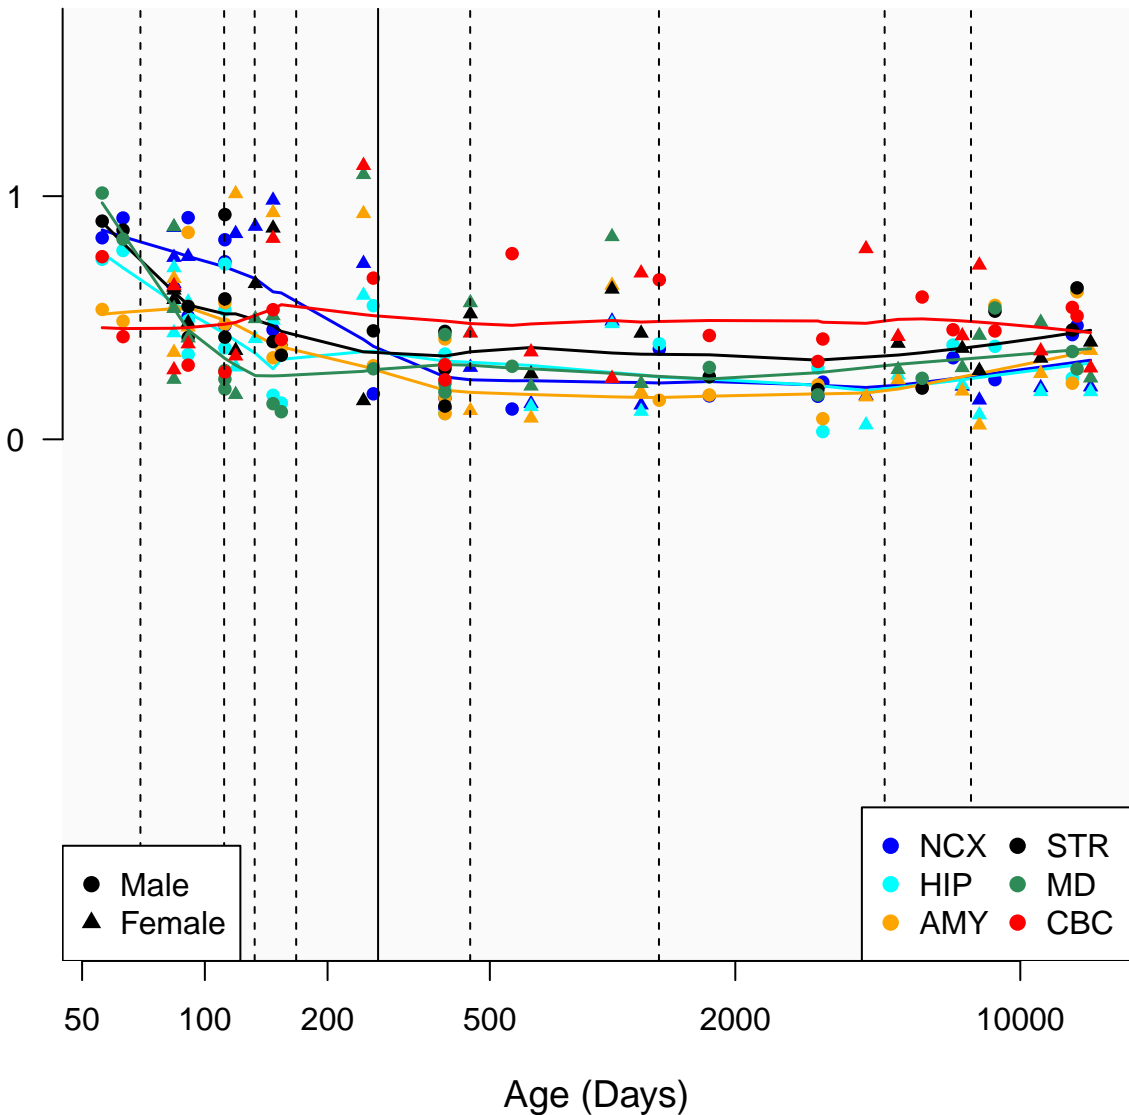

# AC074117.10\_ENSG00000234072

Window:

1 2 3 4 5 6 7 8 9

Normalized Log2 RPKM+1

● Male  
▲ Female

● NCX ● STR  
● HIP ● MD  
● AMY ● CBC