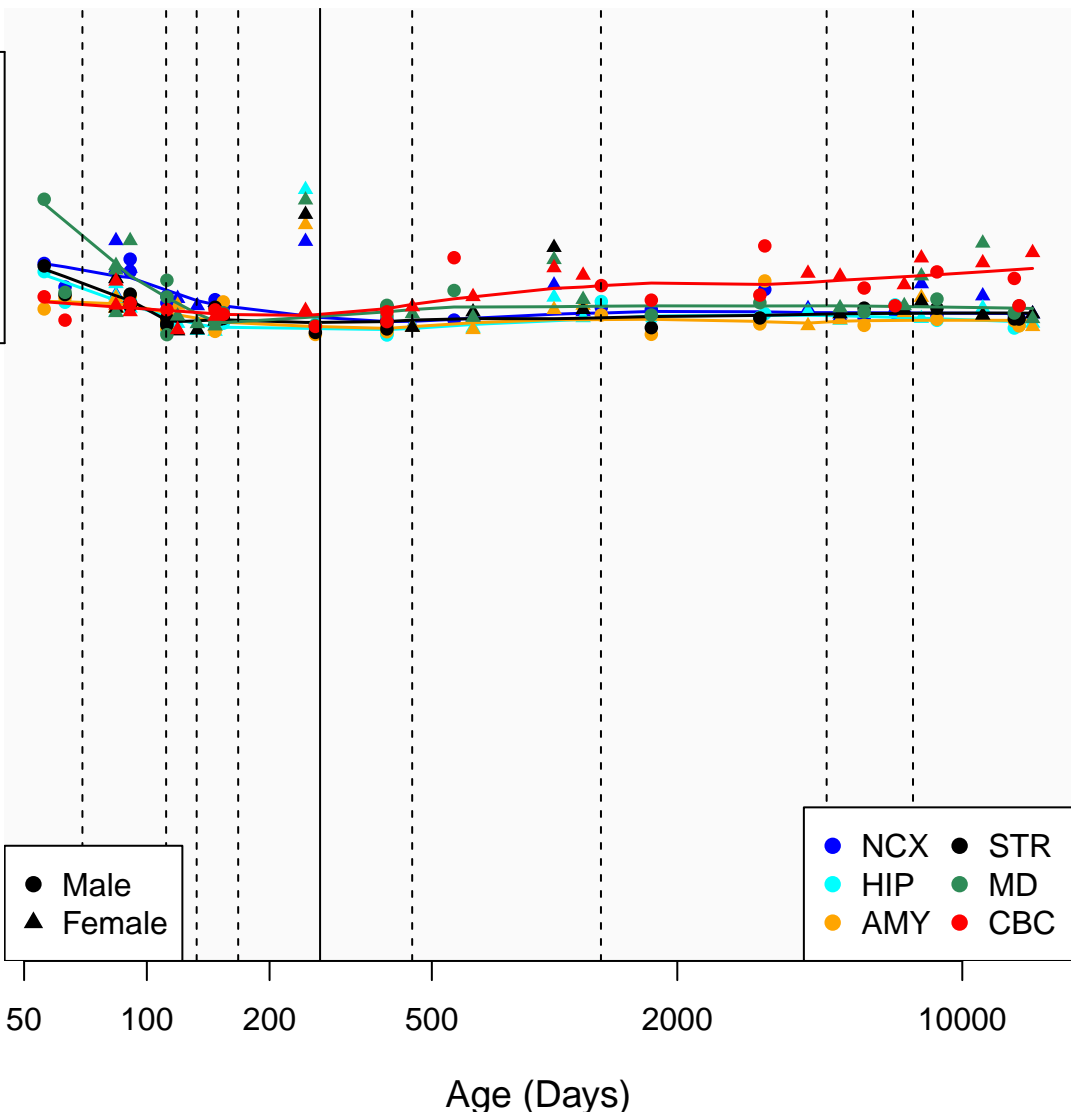

AC078882.1_ENSG00000244125

Window:

1 2 3 4 5 6 7 8 9

Normalized Log2 RPKM+1

● Male
▲ Female

● NCX ● STR
● HIP ● MD
● AMY ● CBC