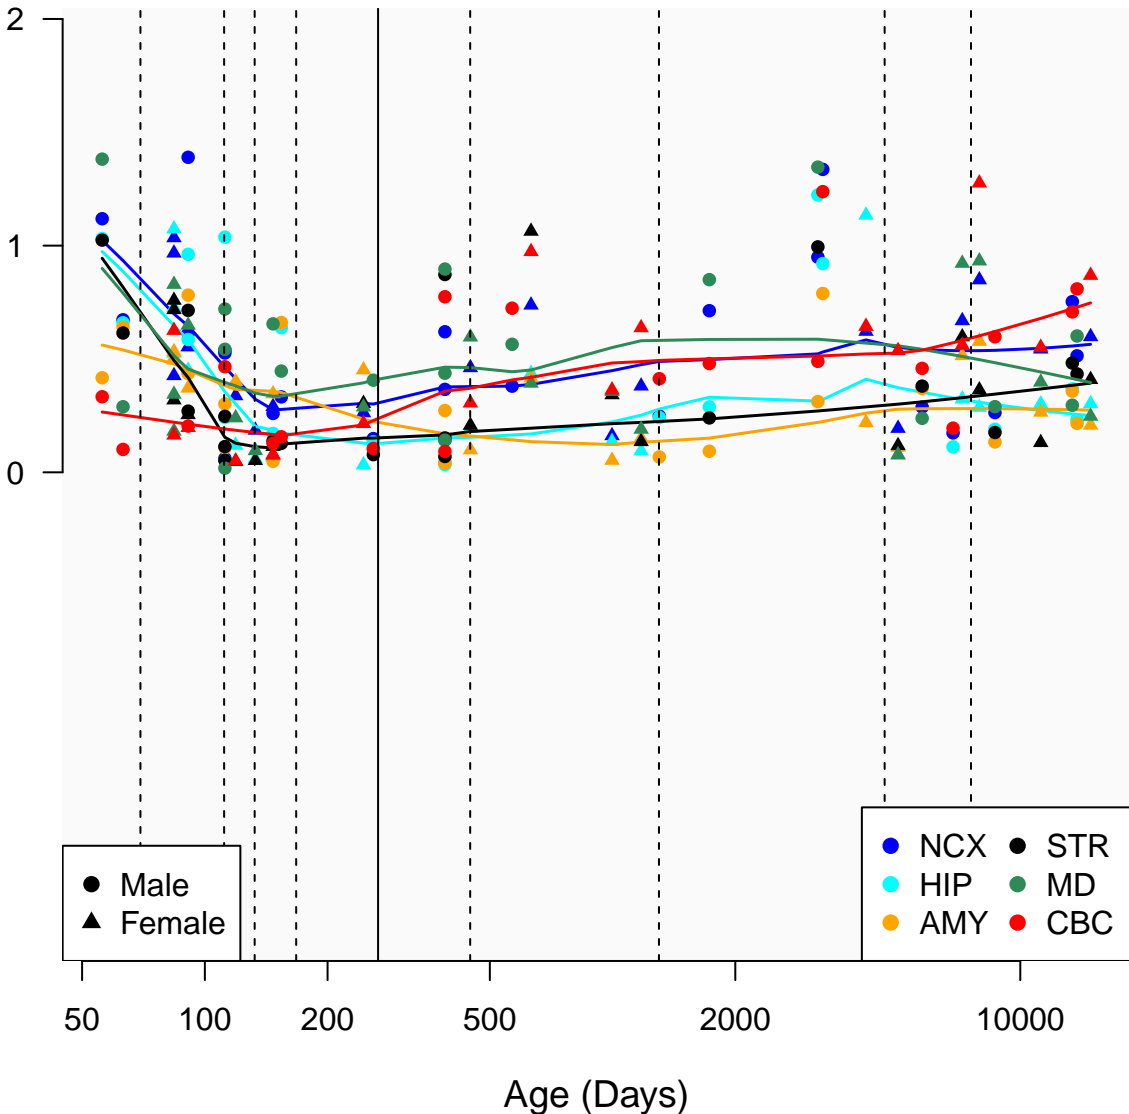

# AC078889.1\_ENSG00000266539

Window:

1 2 3 4 5 6 7 8 9

Normalized Log2 RPKM+1

● Male  
▲ Female

● NCX ● STR  
● HIP ● MD  
● AMY ● CBC