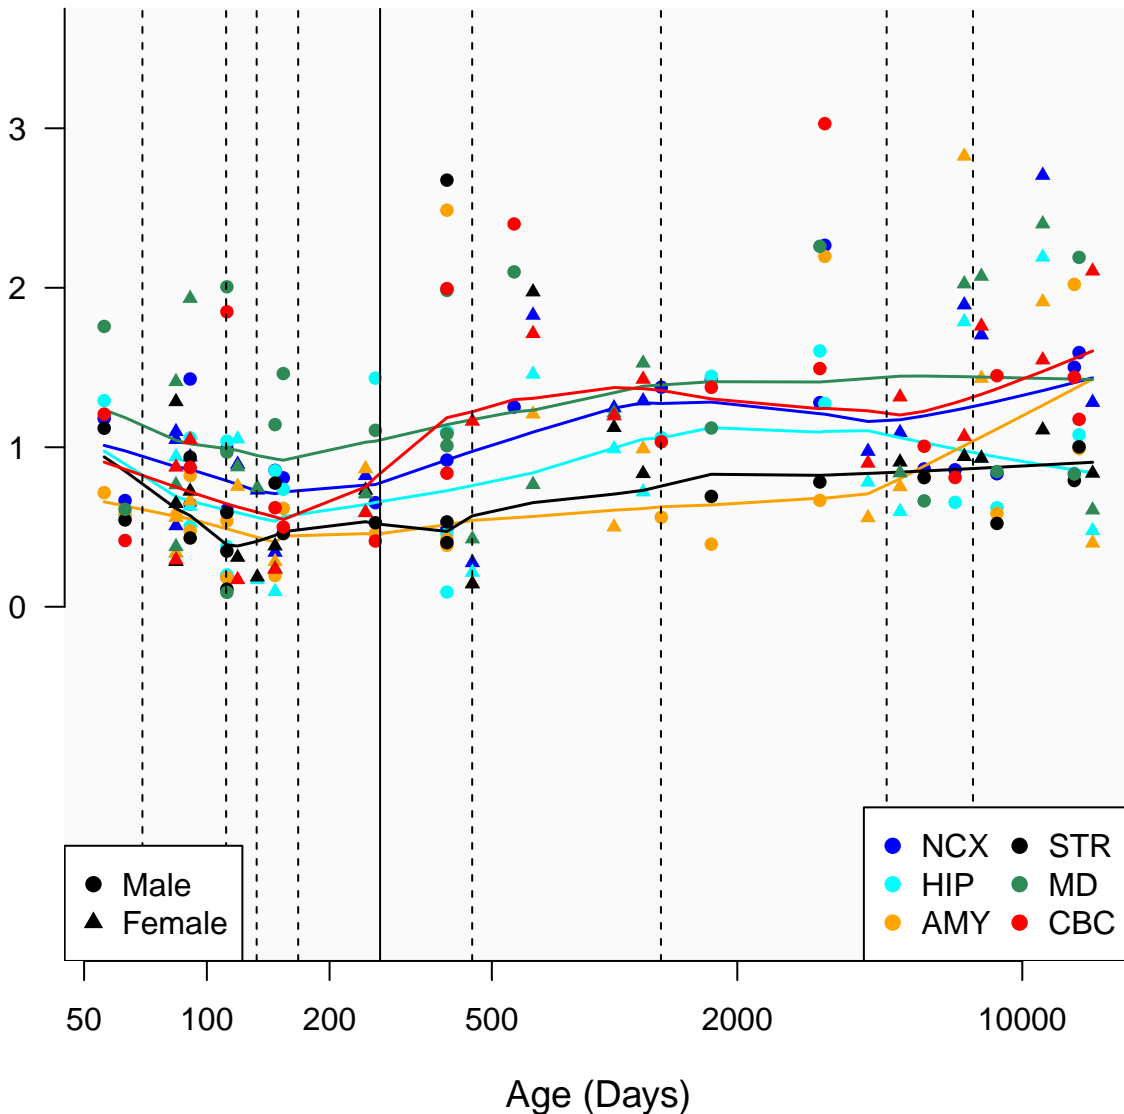

# AC078916.1\_ENSG00000277393

Window:

1 2 3 4 5 6 7 8 9

Normalized Log2 RPKM+1

● Male  
▲ Female

● NCX ● STR  
● HIP ● MD  
● AMY ● CBC