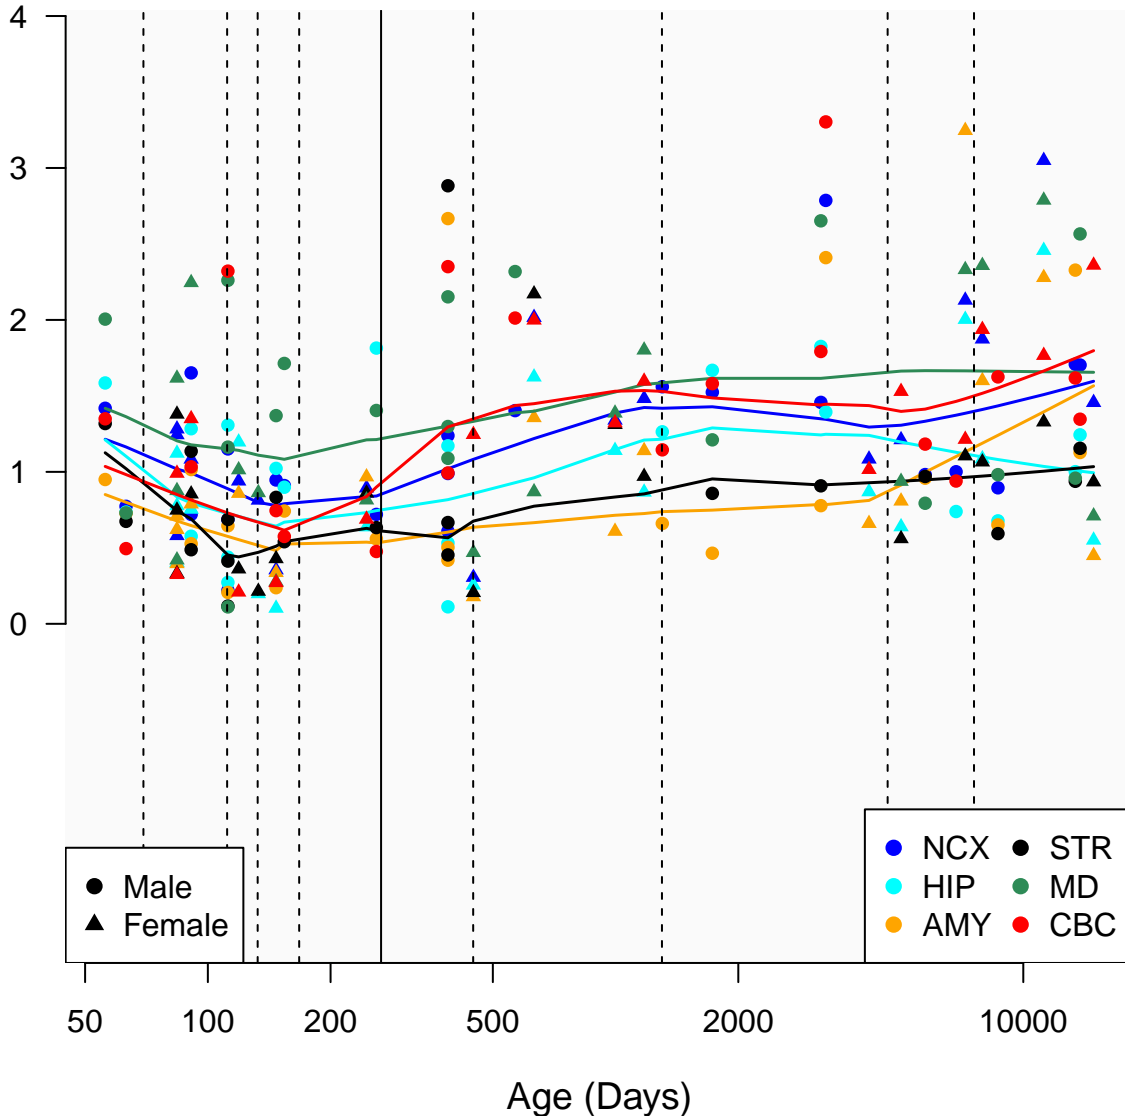

# AC079172.1\_ENSG00000278560

Window:

1 2 3 4 5 6 7 8 9

Normalized Log<sub>2</sub> RPKM+1

● Male  
▲ Female

● NCX ● STR  
● HIP ● MD  
● AMY ● CBC