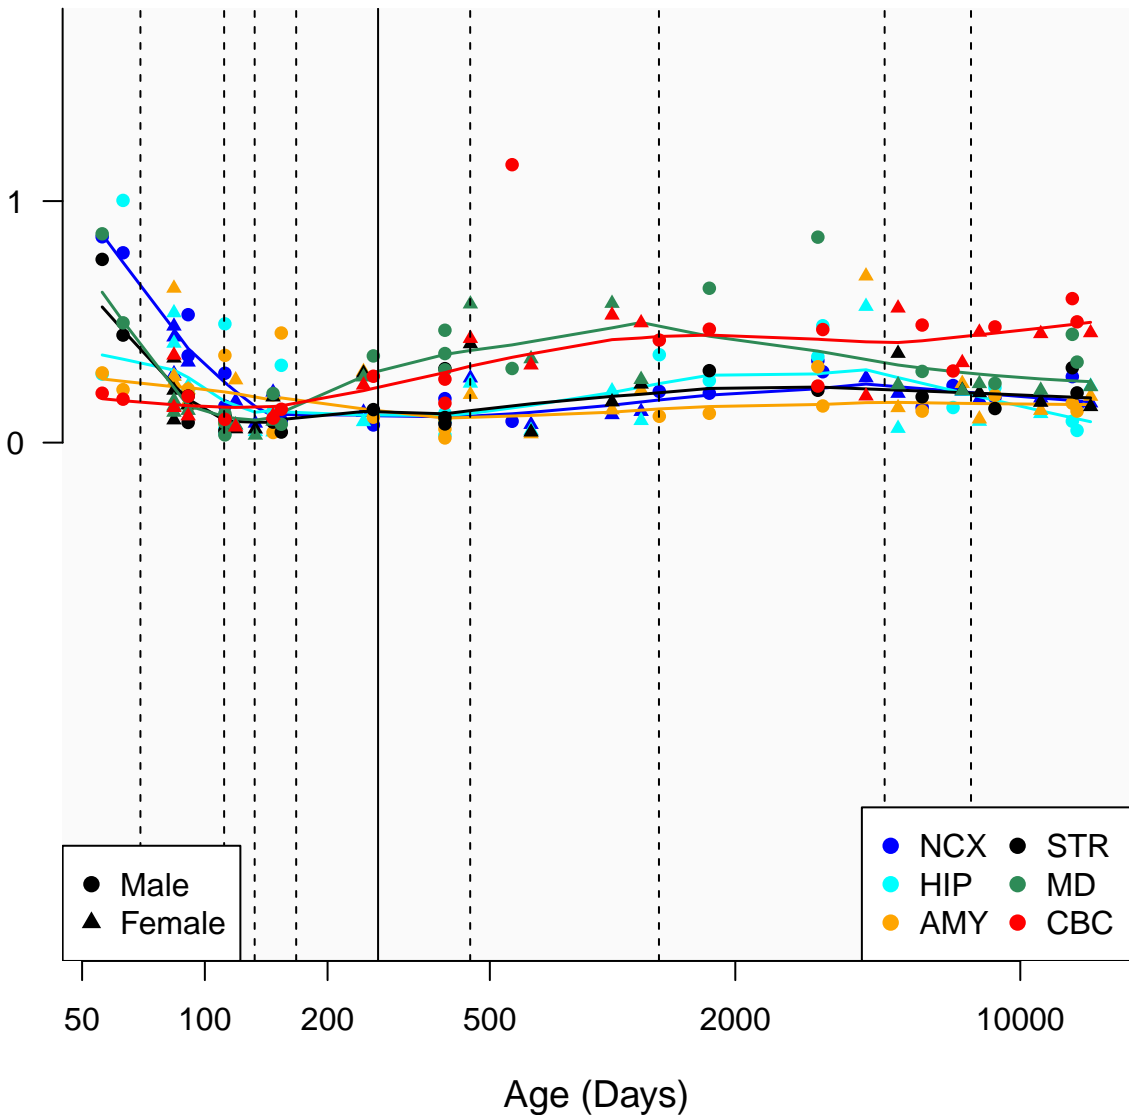

# AC079305.10\_ENSG00000222043

Window:

1 2 3 4 5 6 7 8 9

Normalized Log2 RPKM+1

● Male  
▲ Female

● NCX ● STR  
● HIP ● MD  
● AMY ● CBC