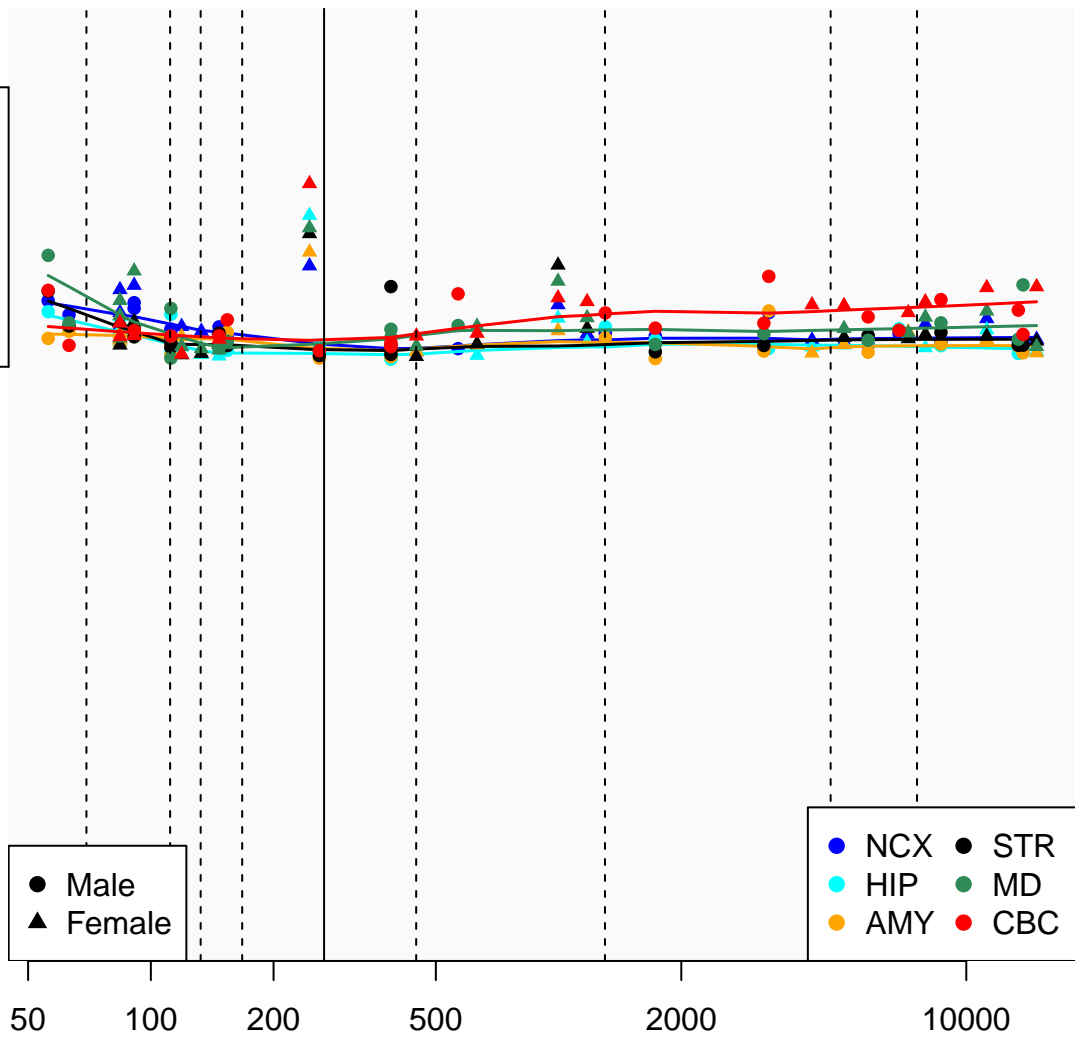

# AC079767.4\_ENSG00000224137

Window:

1 2 3 4 5 6 7 8 9

Normalized Log2 RPKM+1

1  
0

● Male  
▲ Female

● NCX ● STR  
● HIP ● MD  
● AMY ● CBC

Age (Days)