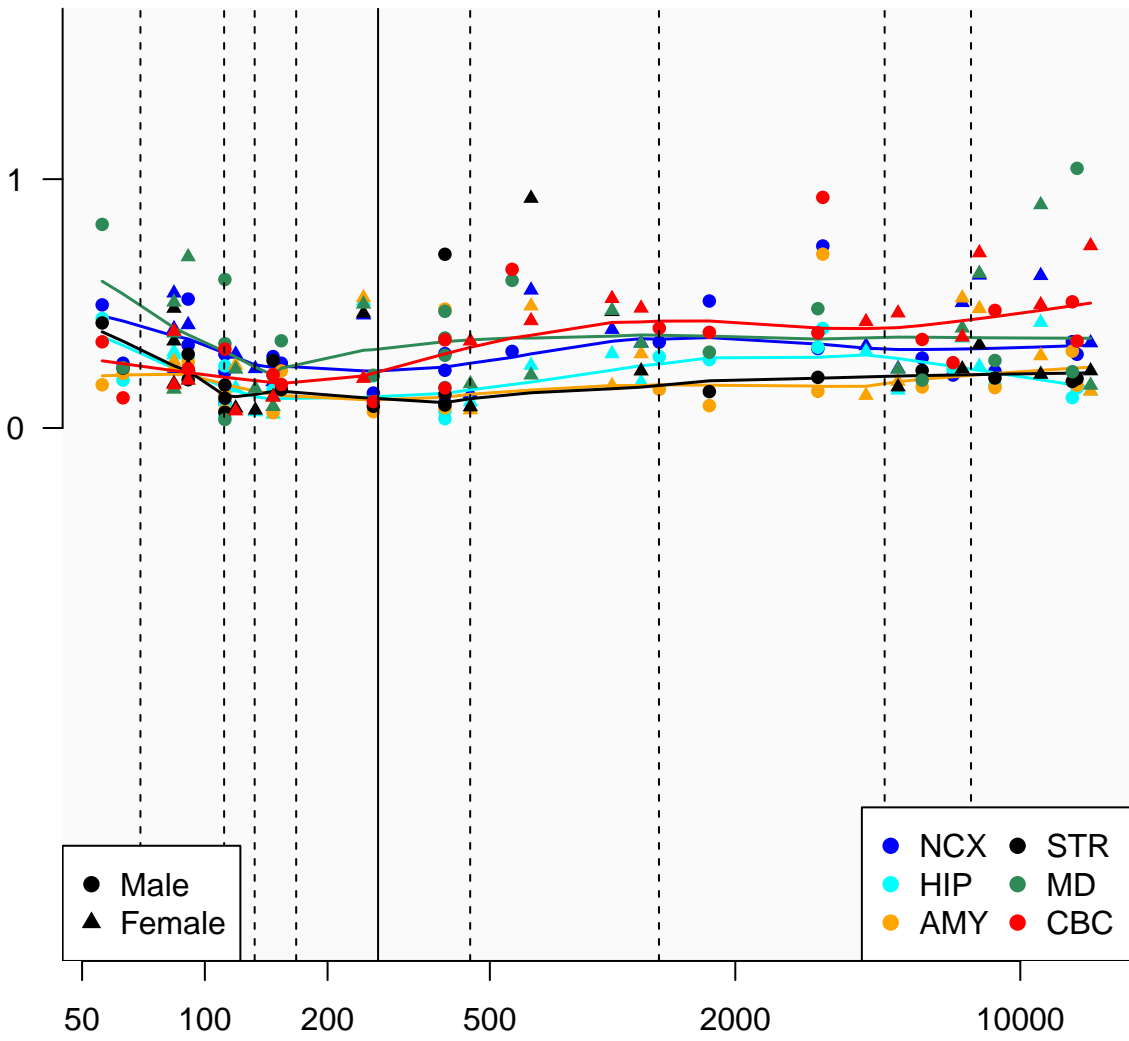

AC080094.1_ENSG00000237670

Window:

1 2 3 4 5 6 7 8 9

Normalized Log2 RPKM+1

● Male
▲ Female

● NCX ● STR
● HIP ● MD
● AMY ● CBC

Age (Days)