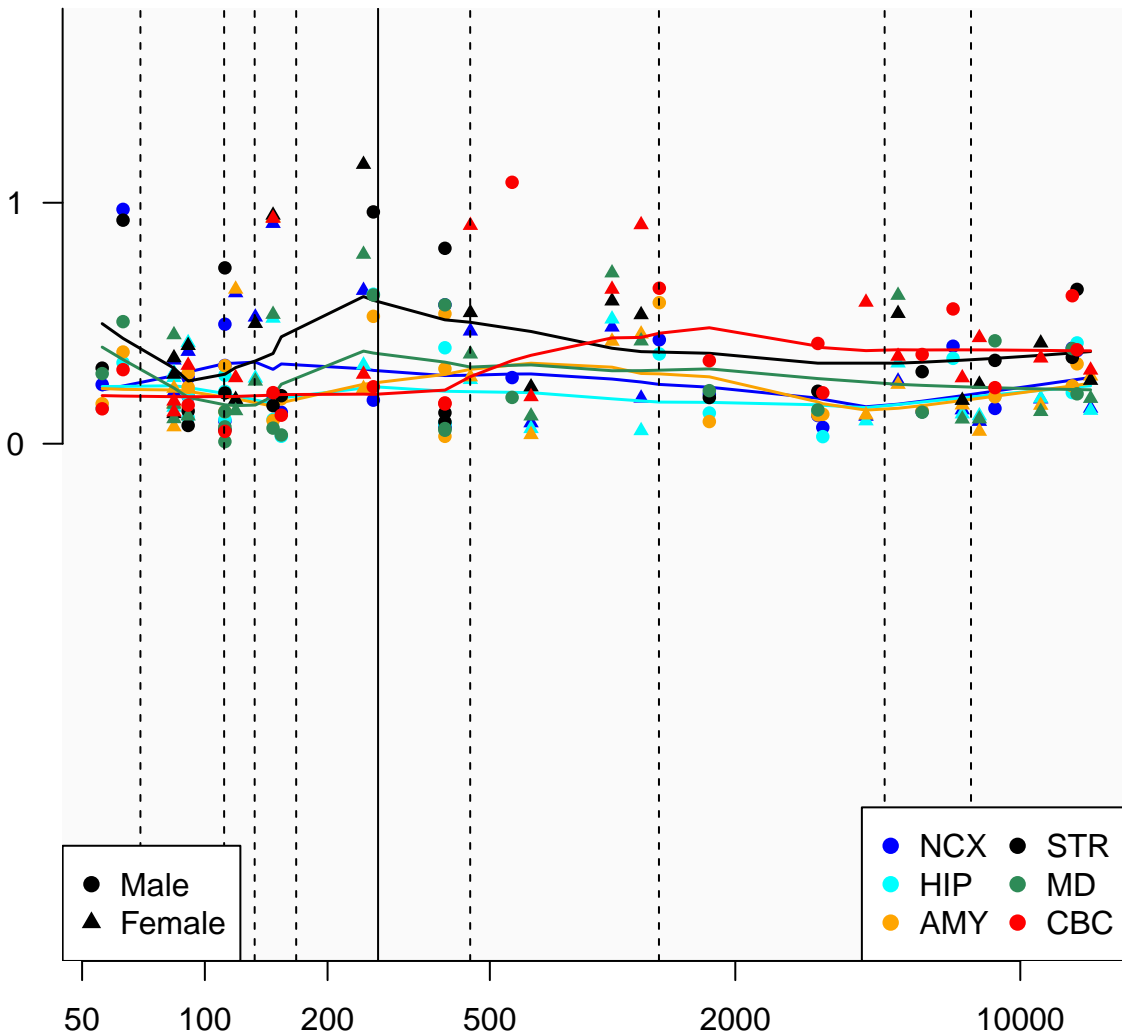

# AC083843.1\_ENSG00000259820

Window:

1 2 3 4 5 6 7 8 9

Normalized Log2 RPKM+1

● Male  
▲ Female

● NCX ● STR  
● HIP ● MD  
● AMY ● CBC