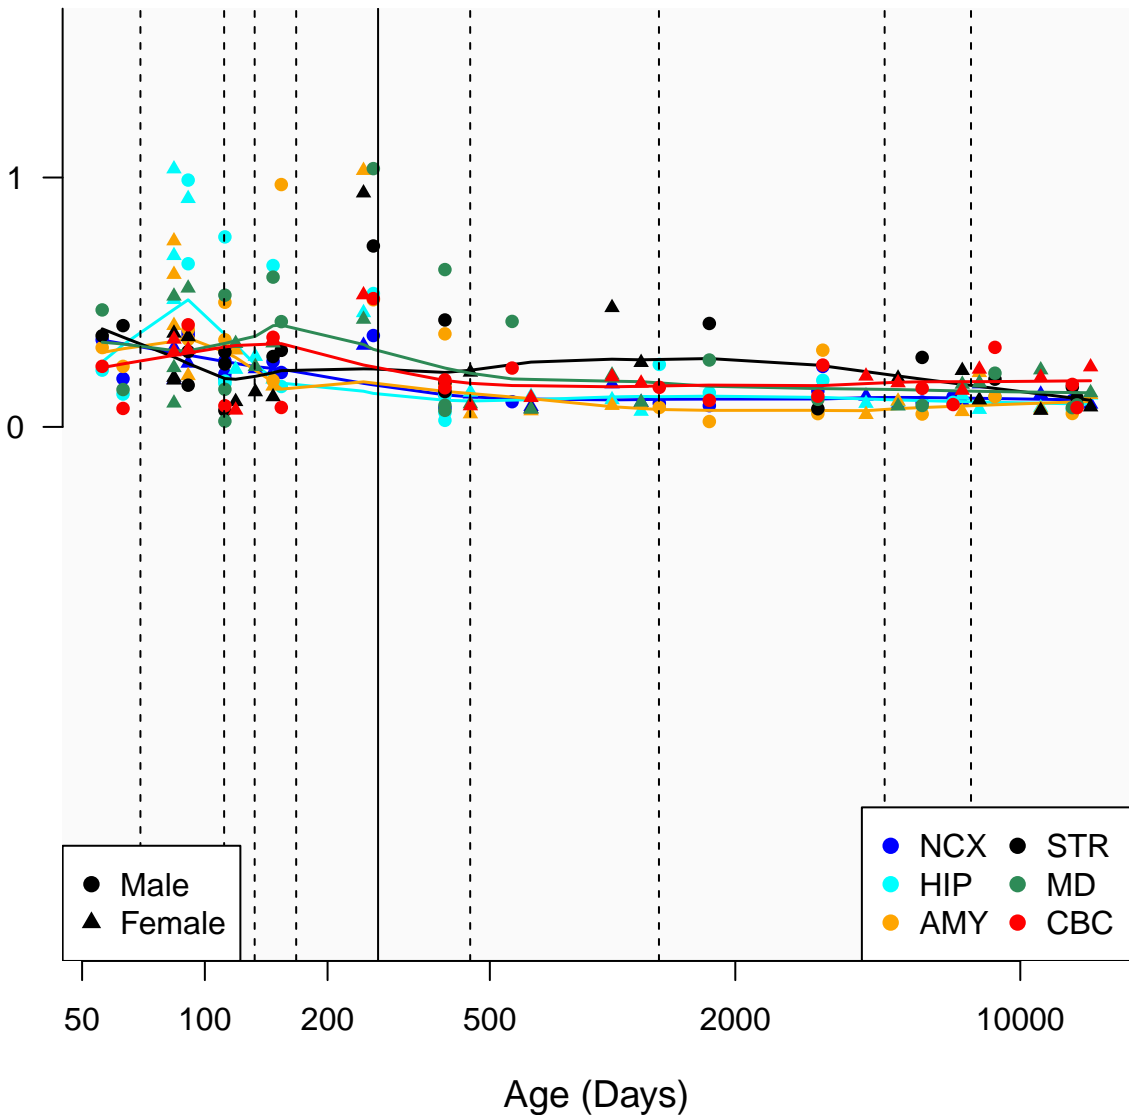

AC083864.3_ENSG00000232930

Window:

1 2 3 4 5 6 7 8 9

Normalized Log2 RPKM+1

● Male
▲ Female

● NCX ● STR
● HIP ● MD
● AMY ● CBC